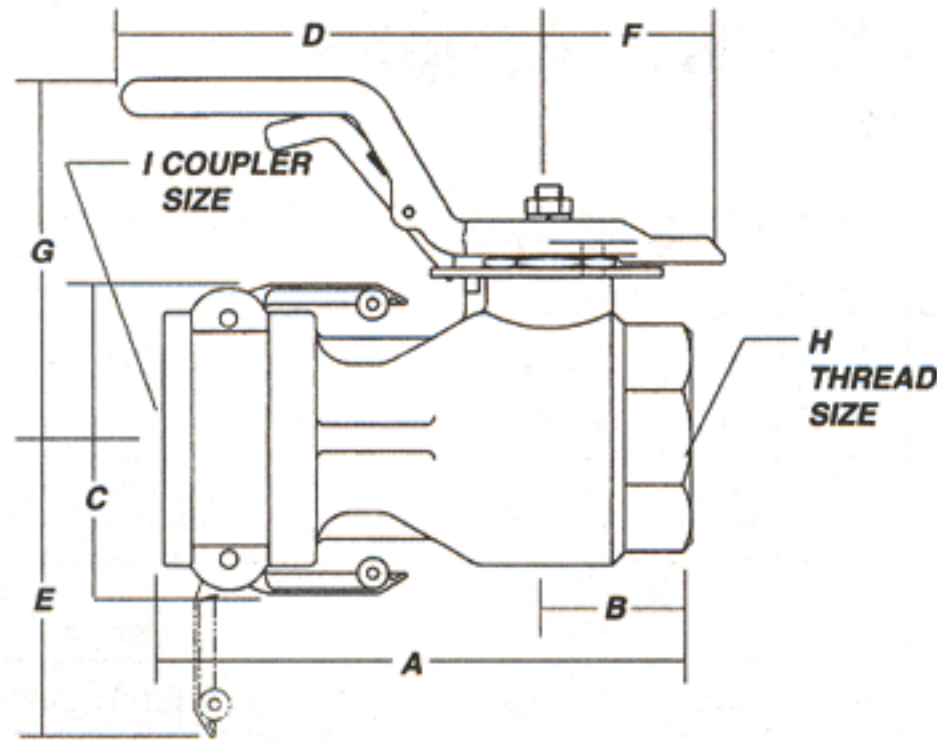

MAXI-DRY® Dry Disconnect Couplings

SIZE	1-1/2"	2"	3"
COUPLER	MD15D	MD20D	MD30D
PRESS. RATING	200 PSI	150 PSI	125 PSI
A	6.9	7.5	9.5
B	1.5	2.0	2.5
C	3.9	4.4	6.5
D	6.1	6.1	9.0
E	4.1	4.3	5.5
F	2.5	2.5	4.0
G	5.0	5.1	6.2
H	1-1/2" NPT	2" NPT	3" NPT
I	2.0	2.5	4.0

Dimensions are in inches.