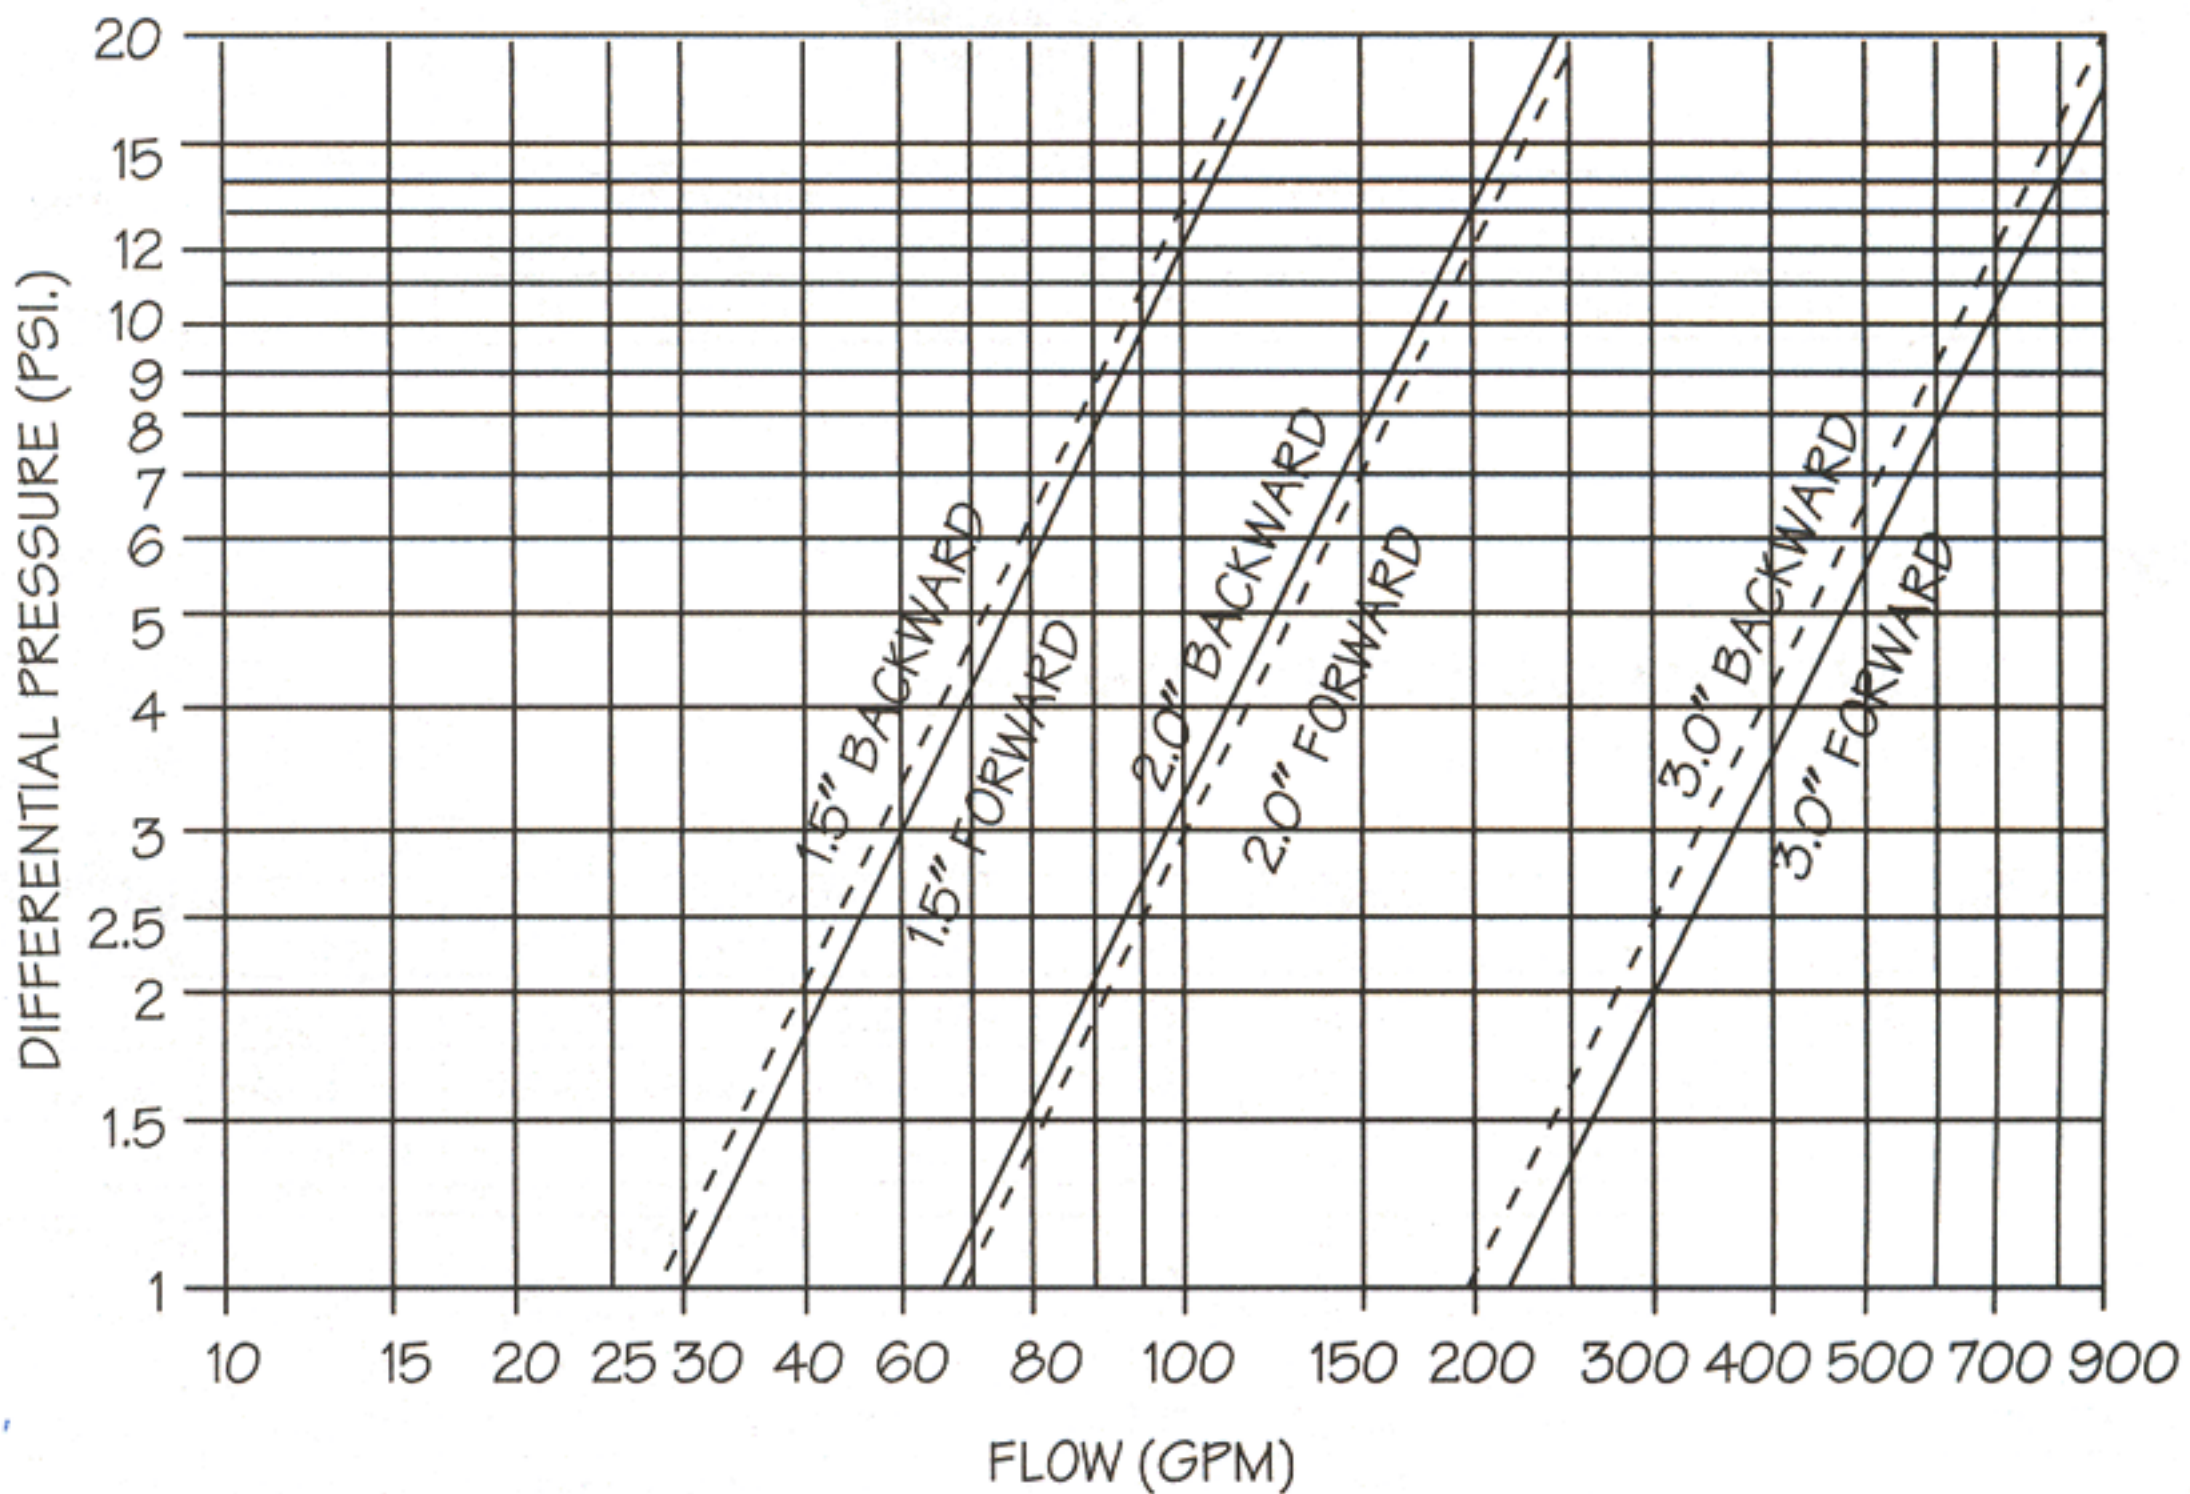

MAXI-DRY® Dry Disconnect Couplings

SIZE	1-1/2"	2"	3"
COUPLER	MD15D	MD20D	MD30D
PRESS. RATING	200 PSI	150 PSI	125 PSI
A	6.9	7.5	9.5
B	1.5	2.0	2.5
C	3.9	4.4	6.5
D	6.1	6.1	9.0
E	4.1	4.3	5.5
F	2.5	2.5	4.0
G	5.0	5.1	6.2
H	1-1/2" NPT	2" NPT	3" NPT
I	2.0	2.5	4.0

Dimensions are in inches.