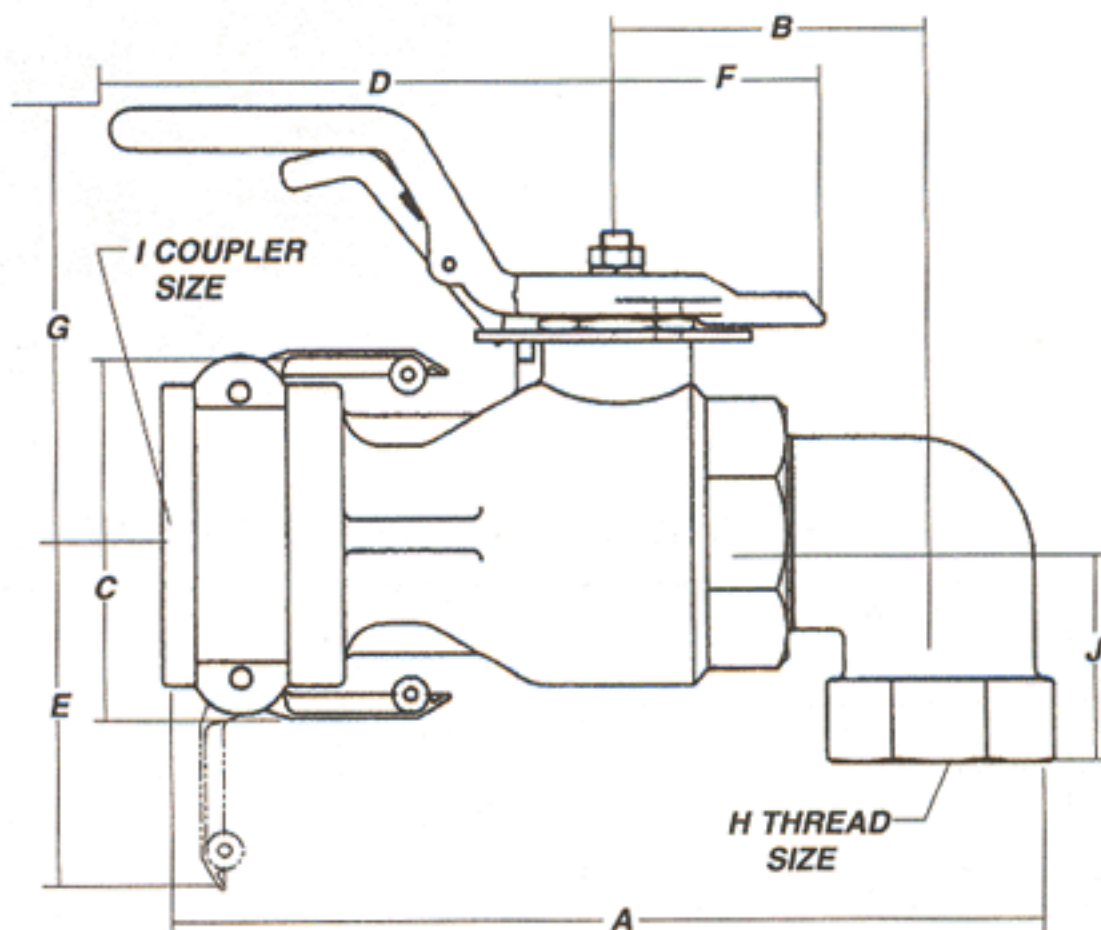

Part MD**D90 - MAXI-DRY® Coupler 90° Swivel

Coupler X Female NPT Thread 90° Elbow
Made in U.S.A.

ALUM/BUNA			ALUM/VITON			ALUM/TEFLON®			ALUM/EPDM		
Item #	Part #	Price	Item #	Part #	Price	Item #	Part #	Price	Item #	Part	Price
40000200S	MD20D90	$247.18	40000200SV	MD20D90	$273.38	40000200ST	MD20D90	☎	40000200SE	MD20D90	$296.62
40000300S	MD30D90	$928.45	40000300SV	MD30D90	$959.06	40000300ST	MD30D90	☎	40000300SE	MD30D90	$1114.14

STAINLESS/BUNA			STAINLESS/EPDM		
Item #	Part #	Price	Item #	Part #	Price
44000200S	MD20D90	☎	44000200SE	MD20D90	☎
44000300S	MD30D90	☎	44000300SE	MD30D90	☎

SIZE	2"	3"
COUPLER	MD20D 90° SWIVEL	MD30D 90° SWIVEL
PRESS. RATING	150 PSI	125 PSI
A	10.9	14.05
B	4.0	5.0
C	4.4	6.5
D	6.1	9.0
E	4.3	5.5
F	2.5	4.0
G	5.1	6.2
H	2" NPT	3" NPT
I	2.5	4.0
J	2.8	4.4

*DIMENSIONS ARE IN INCHES

Part MD**DSSW - MAXI-DRY® Coupling Straight Swivel

Coupler X Female NPT Thread
Made in U.S.A.

ALUM/BUNA			ALUM/VITON			ALUM/TEFLON®			ALUM/EPDM		
Item #	Part #	Price	Item #	Part #	Price	Item #	Part #	Price	Item #	Part	Price
40000260	MD20DSSW	$249.49	40000260V	MD20DSSW	$270.69	NA	MD20DSSW	☎	NA	MD20DSSW	NA
	MD30DSSW	☎		MD30DSSW	☎		MD30DSSW	☎		MD30DSSW	☎

SIZE	2"
COUPLER	MD20D SWIVEL
PRESS. RATING	150 PSI
A	9.0
B	3.5
C	4.4
D	6.1
E	4.3
F	2.5
G	5.1
H	2" NPT
I	2.5

*DIMENSIONS ARE IN INCHES

NOW AVAILABLE WITH STA-LOK II