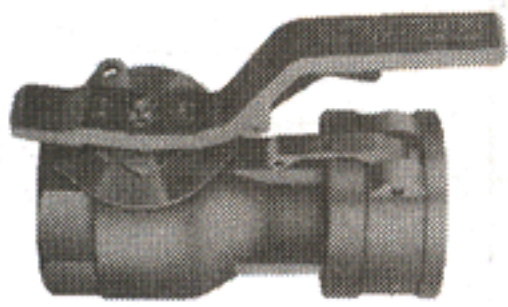

Adapter	MD15A	MD20A	MD30A
O	4.3	5.2	6.8
P	3.2	3.7	5.6
Q	1-1/2" NPT	2" NPT	3" NPT
R	2.0	2.5	4.0

*DIMENSIONS ARE IN INCHES

Part MD**20PFA MAXI-DRY®

Flanged Adapter

Made in U.S.A.

Size	SS/BUNA			SS/VITON			SS/TEFLON®			SS/EPDM		
	Item #	Part #	Price	Item #	Part #	Price	Item #	Part #	Price	Item #	Part #	Price
2	47000230	MD20PFA	\$574.80	47000230V	MD20PFA	\$575.43	47000230T	MD20PFA	\$650.32	47000230E	MD20PFA	\$585.43

Part MD**D MAXI-DRY® Coupler

Coupler X Female NPT Thread
Made in U.S.A.

Size	ALUM/BUNA			ALUM/VITON			ALUM/TEFLON®			ALUM/EPDM		
	Item #	Part #	Price	Item #	Part #	Price	Item #	Part #	Price	Item #	Part #	Price
1 1/2	40001500	MD15D	\$201.08	40001500V	MD15D	\$224.59	40001500T	MD15D	\$261.40	40001500E	MD15D	\$234.59
2	40000200	MD20D	\$206.80	40000200V	MD20D	\$233.00	40000200T	MD20D	\$269.80	40000200E	MD20D	\$243.10
3	40000300	MD30D	\$678.14	40000300V	MD30D	\$708.75	40000300T	MD30D	\$743.98	40000300E	MD30D	\$813.77