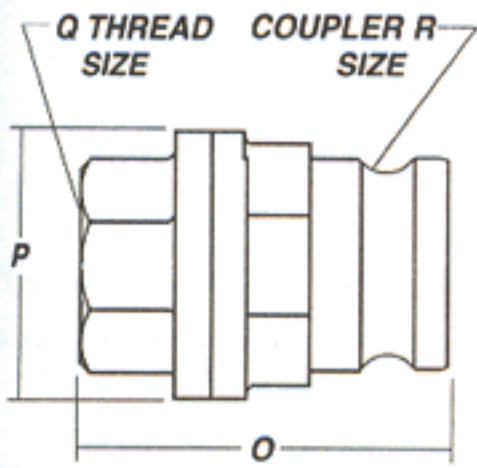

MAXI-DRY® Dry Disconnect Couplings

Part MD**A MAXI-DRY® Adapter

Adapter X Female NPT Thread
Made in U.S.A.

Size	ALUM/BUNA			ALUM/VITON			ALUM/TEFLON®			ALUM/EPDM		
	Item #	Part #	Price	Item #	Part #	Price	Item #	Part #	Price	Item #	Part #	Price
1 1/2	40001530	MD15A	\$79.01	40001530V	MD15A	\$86.63	40001530T	MD15A	\$113.40	40001530E	MD15A	\$102.00
2	40000230	MD20A	\$88.41	40000230V	MD20A	\$98.65	40000230T	MD20A	\$125.90	40000230E	MD20A	\$106.09
3	40000330	MD30A	171.62	40000330V	MD30A	\$188.42	40000330T	MD30A	\$257.25	40000330E	MD30A	\$193.28

Adapter	MD15A	MD20A	MD30A
O	4.3	5.2	6.8
P	3.2	3.7	5.6
Q	1-1/2" NPT	2" NPT	3" NPT
R	2.0	2.5	4.0

*DIMENSIONS ARE IN INCHES

Part MD**20PFA MAXI-DRY®

Flanged Adapter

Made in U.S.A.

Size	SS/BUNA			SS/VITON			SS/TEFLON®			SS/EPDM		
	Item #	Part #	Price	Item #	Part #	Price	Item #	Part #	Price	Item #	Part #	Price
2	47000230	MD20PFA	\$574.80	47000230V	MD20PFA	\$575.43	47000230T	MD20PFA	\$650.32	47000230E	MD20PFA	\$585.43

*DIMENSIONS ARE IN INCHES

Part MDDSSW - MAXI-DRY® Coupling Straight Swivel**

Coupler X Female NPT Thread
Made in U.S.A.

ALUM/BUNA			ALUM/VITON			ALUM/TEFLON®			ALUM/EPDM		
Item #	Part #	Price	Item #	Part #	Price	Item #	Part #	Price	Item #	Part	Price
40000260	MD20DSSW	\$249.49	40000260V	MD20DSSW	\$270.69	NA	MD20DSSW	☎	NA	MD20DSSW	NA
	MD30DSSW	☎		MD30DSSW	☎		MD30DSSW	☎		MD30DSSW	☎