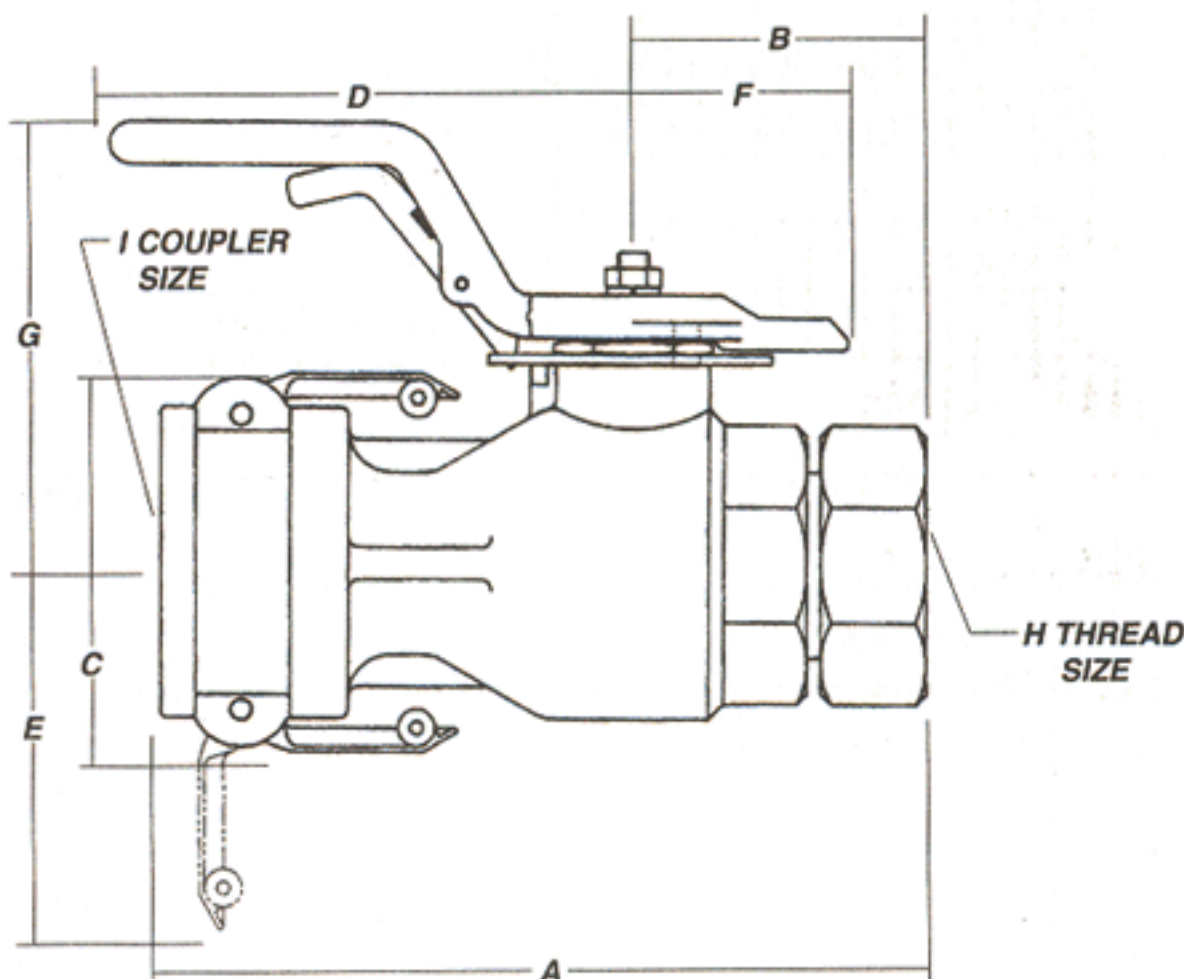

STAINLESS/BUNA			STAINLESS/EPDM		
Item #	Part #	Price	Item #	Part #	Price
44000200S	MD20D90	☎	44000200SE	MD20D90	☎
44000300S	MD30D90	☎	44000300SE	MD30D90	☎

SIZE	2"	3"
COUPLER	MD20D 90° SWIVEL	MD30D 90° SWIVEL
PRESS. RATING	150 PSI	125 PSI
A	10.9	14.05
B	4.0	5.0
C	4.4	6.5
D	6.1	9.0
E	4.3	5.5
F	2.5	4.0
G	5.1	6.2
H	2" NPT	3" NPT
I	2.5	4.0
J	2.8	4.4

*DIMENSIONS ARE IN INCHES

Part MDDSSW - MAXI-DRY® Coupling Straight Swivel**

Coupler X Female NPT Thread
Made in U.S.A.

ALUM/BUNA			ALUM/VITON			ALUM/TEFLON®			ALUM/EPDM		
Item #	Part #	Price	Item #	Part #	Price	Item #	Part #	Price	Item #	Part	Price
40000260	MD20DSSW	\$249.49	40000260V	MD20DSSW	\$270.69	NA	MD20DSSW	☎	NA	MD20DSSW	NA
	MD30DSSW	☎		MD30DSSW	☎		MD30DSSW	☎		MD30DSSW	☎