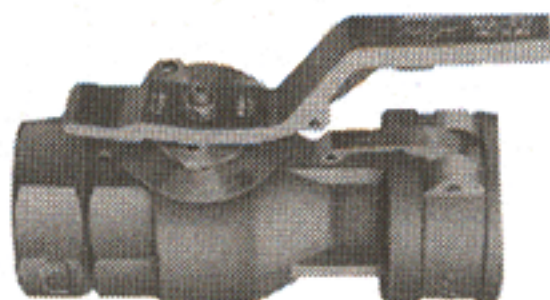

STAINLESS/BUNA			STAINLESS/EPDM		
Item #	Part #	Price	Item #	Part #	Price
44000200S	MD20D90	☎	44000200SE	MD20D90	☎
44000300S	MD30D90	☎	44000300SE	MD30D90	☎

SIZE	2"	3"
COUPLER	MD20D 90° SWIVEL	MD30D 90° SWIVEL
PRESS. RATING	150 PSI	125 PSI
A	10.9	14.05
B	4.0	5.0
C	4.4	6.5
D	6.1	9.0
E	4.3	5.5
F	2.5	4.0
G	5.1	6.2
H	2" NPT	3" NPT
I	2.5	4.0
J	2.8	4.4

*DIMENSIONS ARE IN INCHES

Part MDDSSW - MAXI-DRY® Coupling Straight Swivel**

Coupler X Female NPT Thread
Made in U.S.A.

ALUM/BUNA			ALUM/VITON			ALUM/TEFLON®			ALUM/EPDM		
Item #	Part #	Price	Item #	Part #	Price	Item #	Part #	Price	Item #	Part	Price
40000260	MD20DSSW	\$249.49	40000260V	MD20DSSW	\$270.69	NA	MD20DSSW	☎	NA	MD20DSSW	NA
	MD30DSSW	☎		MD30DSSW	☎		MD30DSSW	☎		MD30DSSW	☎