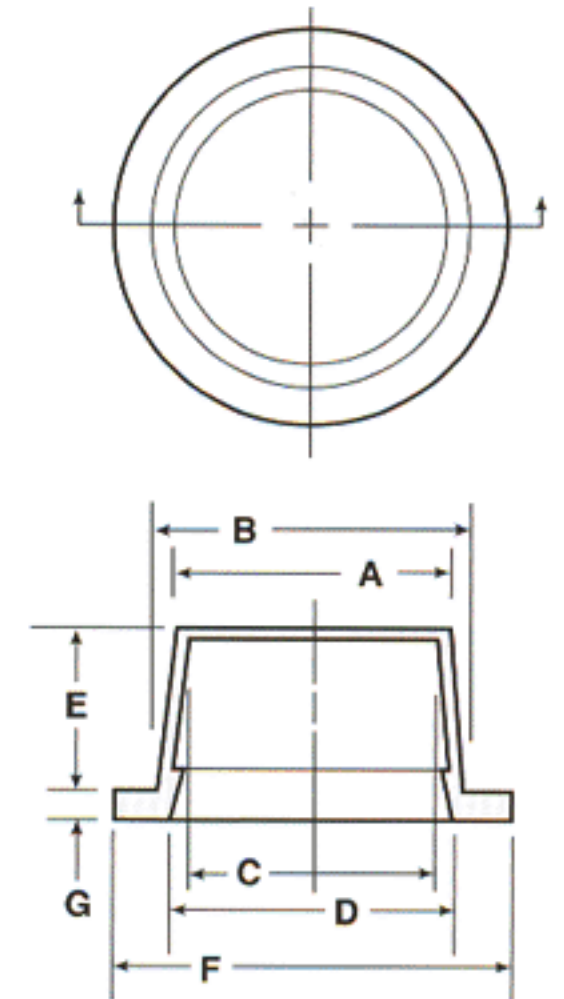

## WW Series Tapered Caps with Wide, Thick Flanges

Accepted by the aircraft industry, Series WW Caps are designed with a wide, thick flange to insure against being erroneously forced "all the way through" when used as a plug. Available in fifty-four sizes, this versatile part may easily be used as a cap or plug depending upon application.

# non-threaded CAPS

Specs.: NSA STND, NAS-816

**WHEN CAPPING**  
"C" Dim. must be at least 1% smaller than diameter to be capped. Minimum .020".