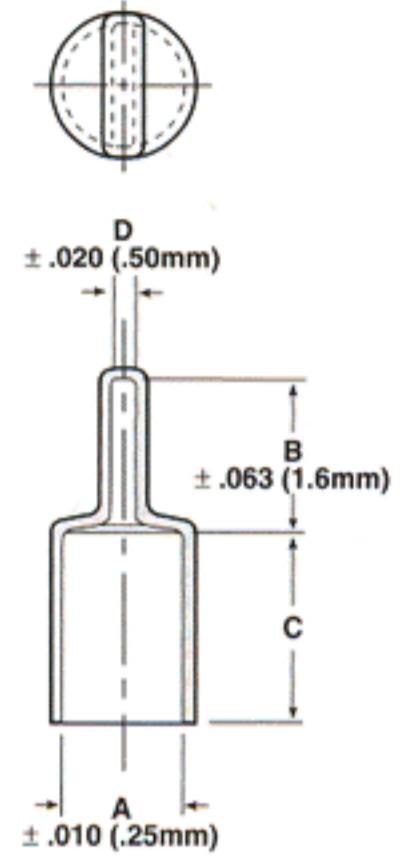

CAPS Polaris Vinyl

VFC Series Flexible Vinyl Caps with Flat Pull-Tab for Easy Removal

Series VFC Caps feature a long flat tab centered at the top of the closure, which allows for easy removal of the cap.

MATERIAL: Vinyl
COLORS*: White, Black, Brown, Orange, Red, Green, Grey, Blue, Yellow – Call factory for colors in stock
AVAILABILITY: Consult Factory

Note:

- VFC-180 through VFC-240 have a maximum length of 1.5".
- VFC-302 through VFC-1605 have various maximum lengths of up to 4". Call factory for details.