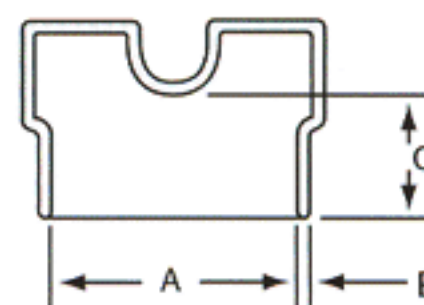

Note:

- VSE-531 through VSE-1313 have a maximum length of 2"