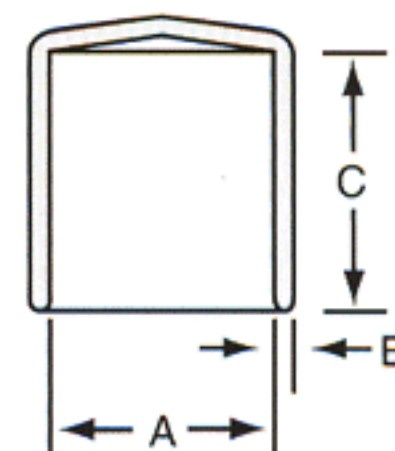

CAPS Polaris Vinyl

VSC Series Vinyl Square Caps

Series VSC Vinyl Square Caps are strong and tough, yet flexible enough to stretch for a perfect fit. Designed for use with square tubing, these caps are excellent finishing parts. Series VSC is available in a wide range of sizes, and comes in 9 standard colors.

MATERIAL: Vinyl
COLORS*: White, Black, Brown, Orange, Red, Green, Grey, Blue, Yellow – Call factory for colors in stock

AVAILABILITY: Consult Factory

Note:

- VSC-250 through VSC-750 have various maximum lengths of up to 4".
- VSC-1000 through VSC-4000 have various maximum lengths of up to 8". Call factory for details.

VSE Series Vinyl Square End Caps

Used to close the ends of clear tubing, Series VSE Vinyl Square End Caps are equipped with a square head to prevent products from rolling around during shipment. This square head also allows containers to stand upright. Series VSE is available in 9 standard colors.