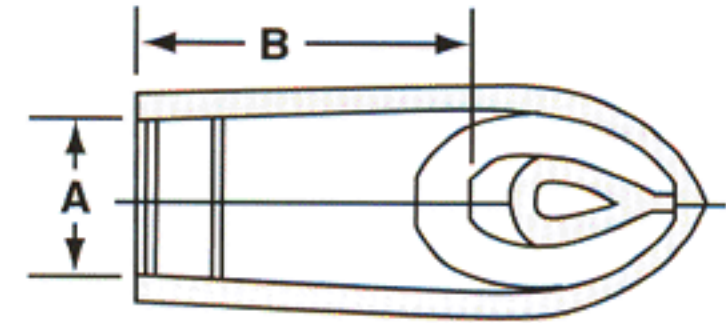

Note:
• VHR Series has a maximum length of 2".