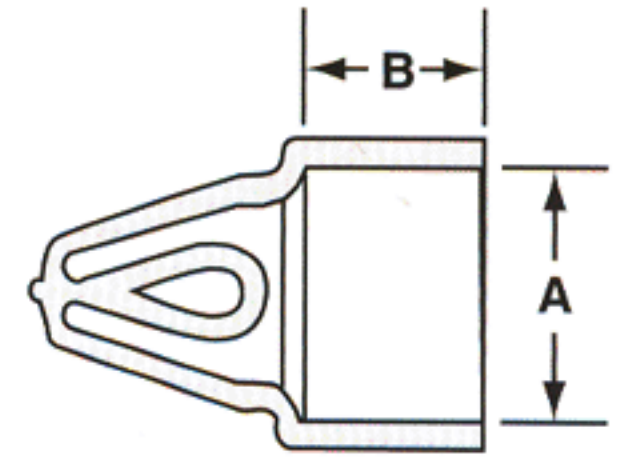

CAPS Polaris Vinyl

VHC Series Vinyl Hanger Caps

Series VHC Vinyl Hanger Caps are round with a hanger tip. Ideal for tools that need to be hung, these caps provide a tight fit to prevent caps from falling off. Series VHC is available in 9 standard colors.

MATERIAL: Vinyl
COLORS*: White, Black, Brown, Orange, Red, Green, Grey, Blue, Yellow – Call factory for colors in stock
AVAILABILITY: Consult Factory

Note:
• VHC Series has a maximum length of 2".

VHR Series Vinyl Hanger Tips (round)

Series VHR Vinyl Hanger Tip Caps are round with a hanger tip that sits to the side, allowing parts to hang down smoothly. Designed for tools that need to be hung, these caps provide a snug fit to ensure caps do not fall off. Series VHC, available in small sizes, comes in 9 standard colors.