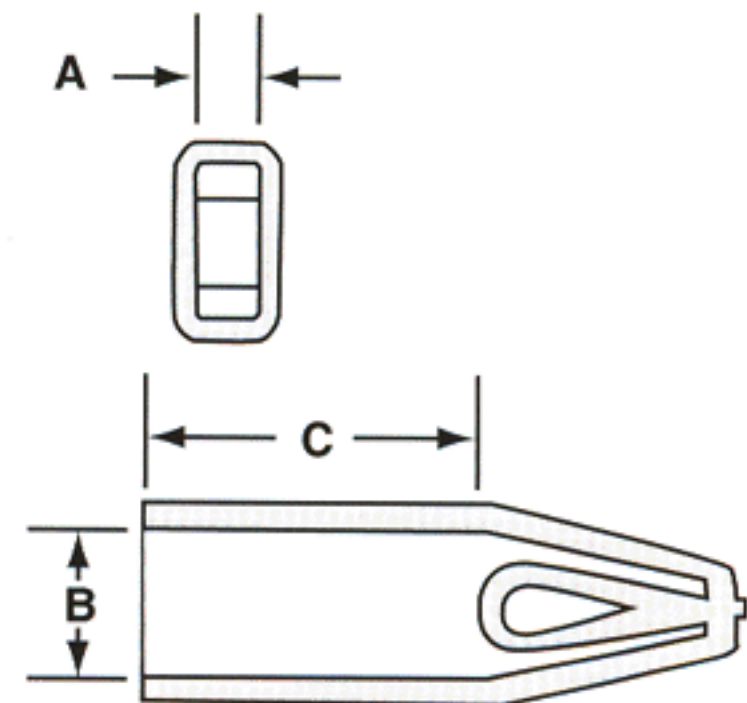

Note:
• VHF Series has a maximum length of 4".