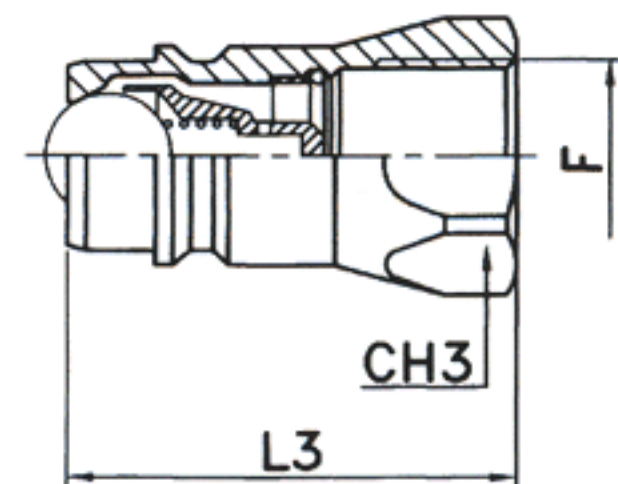

# NS SERIES AGRICULTURAL INTERCHANGE QUICK COUPLINGS – BALL TYPE

DIRECT INTERCHANGE TO:	
NAME	SERIES
PARKER	4000
FASTER	NS
SAFEWAY	S 20/S 40
SNAP-TITE	21/61

COUPLER PART NUMBER	PLUG PART NUMBER	NOMINAL SIZE	MATERIAL	WORKING PRESSURE	THREAD F	CH2	CH3	ØE	L1	L2	L3
● NS-14-F	NS-14-M	1/4"	STEEL	5075 PSI	1/4" NPT F	.75	.75	1.06	2.99	2.19	1.50
NS-14-BSP-F	NS-14-BSP-M				1/4" BSPP	.75	.75	1.06	2.99	2.19	1.50
NS-38-F	NS-38-M	3/8"	STEEL	3625 PSI	3/8" NPT F	.94	.94	1.34	3.35	2.48	1.67
NS-38-BSP-F	NS-38-BSP-M				3/8" BSPP	.94	.94	1.34	3.35	2.48	1.67
NS-12-F	2NS-12-M	1/2"	STEEL	3045 PSI	1/2" NPT F	1.06	1.06	1.50	3.78	2.76	1.89
NS-12-BSP-F	2NS-12-BSP-M				1/2" BSPP	1.06	1.06	1.50	3.78	2.76	1.89
PS-12-F	2NS-12-M				1/2" NPT F	1.06	1.06	1.50	3.78	2.76	1.89
PS-12-BSP-F	2NS-12-BSP-M				1/2" BSPP	1.06	1.06	1.50	3.78	2.76	1.89
NSP-34-F	NSP-34-M	3/4"	STEEL	3625 PSI	3/4" NPT F	1.34	1.34	1.85	4.49	3.39	2.24
NSP-34-BSP-F	NSP-34-BSP-M				3/4" BSPP	1.34	1.34	1.85	4.49	3.39	2.24
* NS-34-F	* NS-34-M	3/4"	STEEL	3625 PSI	3/4" NPT F	1.61	1.61	2.05	5.20	3.90	2.58
⊙ NV-1-F	NV-1-M	1"	STEEL	3260 PSI	1" NPT F	1.61	1.61	2.05	5.20	3.90	2.58
NV-1-BSP-F	NV-1-BSP-M				1" BSPP	1.61	1.61	2.05	5.20	3.90	2.58

\*INTERCHANGE TO FASTER U.S.A.  
 ● 1/4" COUPLER HAS A SNAP RING GROOVE FOR SNOW PLOW LIFT ATTACHMENTS.  
 ⊙ POPPET VALVE TYPE.

**PS**  
**Double Acting Sleeve**

**2NS**  
**Connectable Under Pressure Plug**

# TECHNICAL DATA

NOMINAL SIZE	MATERIAL	RATED FLOW	MINIMUM BURST-COUPLER	MINIMUM BURST-PLUG	MINIMUM BURST CONNECTED	FLUID SPILLAGE
1/4"	STEEL	2.7 GPM	22,330 PSI	17,545 PSI	22,765 PSI	1.0 cc
3/8"	STEEL	5.5 GPM	14,140 PSI	14,780 PSI	22,330 PSI	2.4 cc
1/2"	STEEL	7.9 GPM	12,325 PSI	12,200 PSI	18,560 PSI	2.7 cc
3/4"	STEEL	15.3 GPM	16,820 PSI	14,355 PSI	19,430 PSI	4.6 cc
1"	STEEL	28.0 GPM	14,500 PSI	17,255 PSI	14,790 PSI	13.0 cc