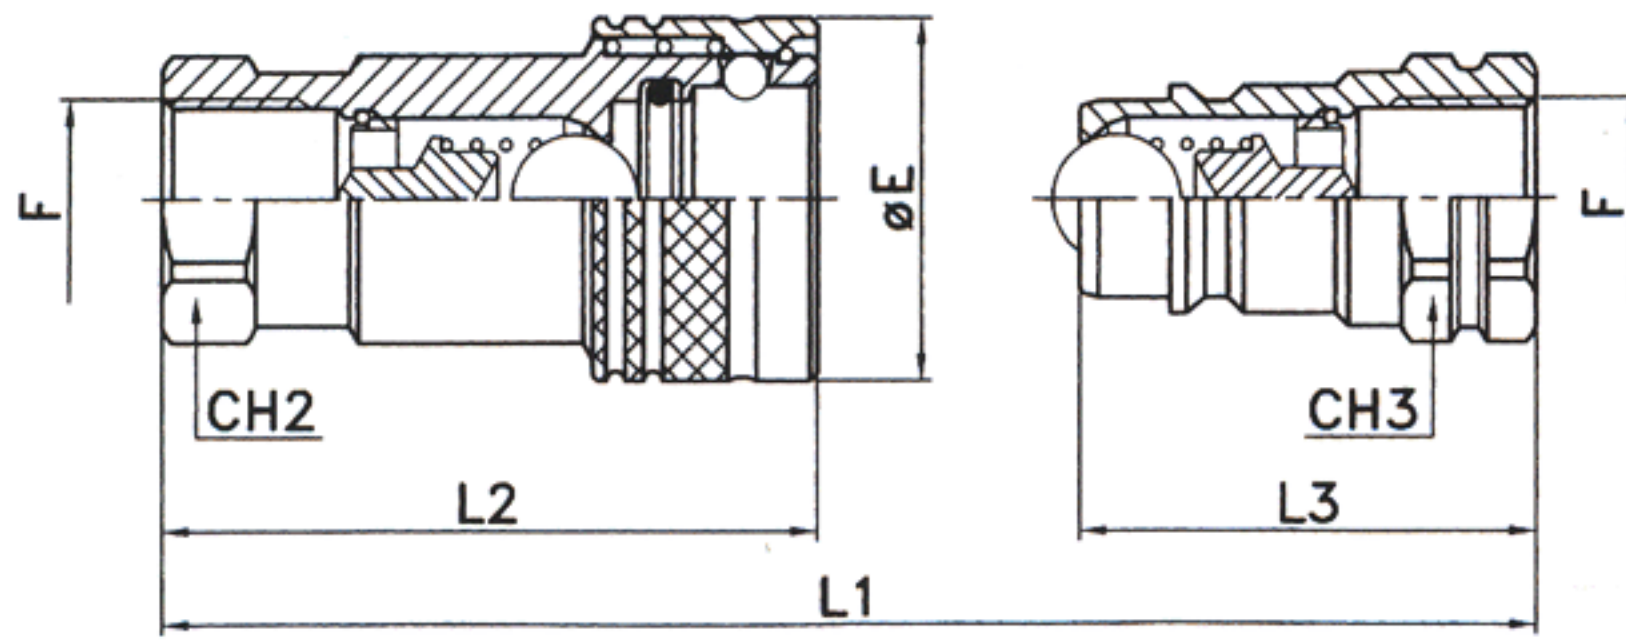

# NS SERIES AGRICULTURAL INTERCHANGE QUICK COUPLINGS – BALL TYPE

DIRECT INTERCHANGE TO:	
NAME	SERIES
PARKER	4000
FASTER	NS
SAFEWAY	S 20/S 40
SNAP-TITE	21/61

COUPLER PART NUMBER	PLUG PART NUMBER	NOMINAL SIZE	MATERIAL	WORKING PRESSURE	THREAD F	CH2	CH3	ØE	L1	L2	L3
● NS-14-F	NS-14-M	1/4"	STEEL	5075 PSI	1/4" NPT F	.75	.75	1.06	2.99	2.19	1.50
NS-14-BSP-F	NS-14-BSP-M				1/4" BSPP	.75	.75	1.06	2.99	2.19	1.50
NS-38-F	NS-38-M	3/8"	STEEL	3625 PSI	3/8" NPT F	.94	.94	1.34	3.35	2.48	1.67
NS-38-BSP-F	NS-38-BSP-M				3/8" BSPP	.94	.94	1.34	3.35	2.48	1.67
NS-12-F	2NS-12-M	1/2"	STEEL	3045 PSI	1/2" NPT F	1.06	1.06	1.50	3.78	2.76	1.89
NS-12-BSP-F	2NS-12-BSP-M				1/2" BSPP	1.06	1.06	1.50	3.78	2.76	1.89
PS-12-F	2NS-12-M				1/2" NPT F	1.06	1.06	1.50	3.78	2.76	1.89
PS-12-BSP-F	2NS-12-BSP-M				1/2" BSPP	1.06	1.06	1.50	3.78	2.76	1.89
NSP-34-F	NSP-34-M	3/4"	STEEL	3625 PSI	3/4" NPT F	1.34	1.34	1.85	4.49	3.39	2.24
NSP-34-BSP-F	NSP-34-BSP-M				3/4" BSPP	1.34	1.34	1.85	4.49	3.39	2.24
* NS-34-F	* NS-34-M	3/4"	STEEL	3625 PSI	3/4" NPT F	1.61	1.61	2.05	5.20	3.90	2.58
⊙ NV-1-F	NV-1-M	1"	STEEL	3260 PSI	1" NPT F	1.61	1.61	2.05	5.20	3.90	2.58
NV-1-BSP-F	NV-1-BSP-M				1" BSPP	1.61	1.61	2.05	5.20	3.90	2.58

\*INTERCHANGE TO FASTER U.S.A.  
 ● 1/4" COUPLER HAS A SNAP RING GROOVE FOR SNOW PLOW LIFT ATTACHMENTS.  
 ⊙ POPPET VALVE TYPE.

**PS**  
**Double Acting Sleeve**

**2NS**  
**Connectable Under Pressure Plug**

# TECHNICAL DATA

NOMINAL SIZE	MATERIAL	RATED FLOW	MINIMUM BURST-COUPLER	MINIMUM BURST-PLUG	MINIMUM BURST CONNECTED	FLUID SPILLAGE
1/4"	STEEL	2.7 GPM	22,330 PSI	17,545 PSI	22,765 PSI	1.0 cc
3/8"	STEEL	5.5 GPM	14,140 PSI	14,780 PSI	22,330 PSI	2.4 cc
1/2"	STEEL	7.9 GPM	12,325 PSI	12,200 PSI	18,560 PSI	2.7 cc
3/4"	STEEL	15.3 GPM	16,820 PSI	14,355 PSI	19,430 PSI	4.6 cc
1"	STEEL	28.0 GPM	14,500 PSI	17,255 PSI	14,790 PSI	13.0 cc