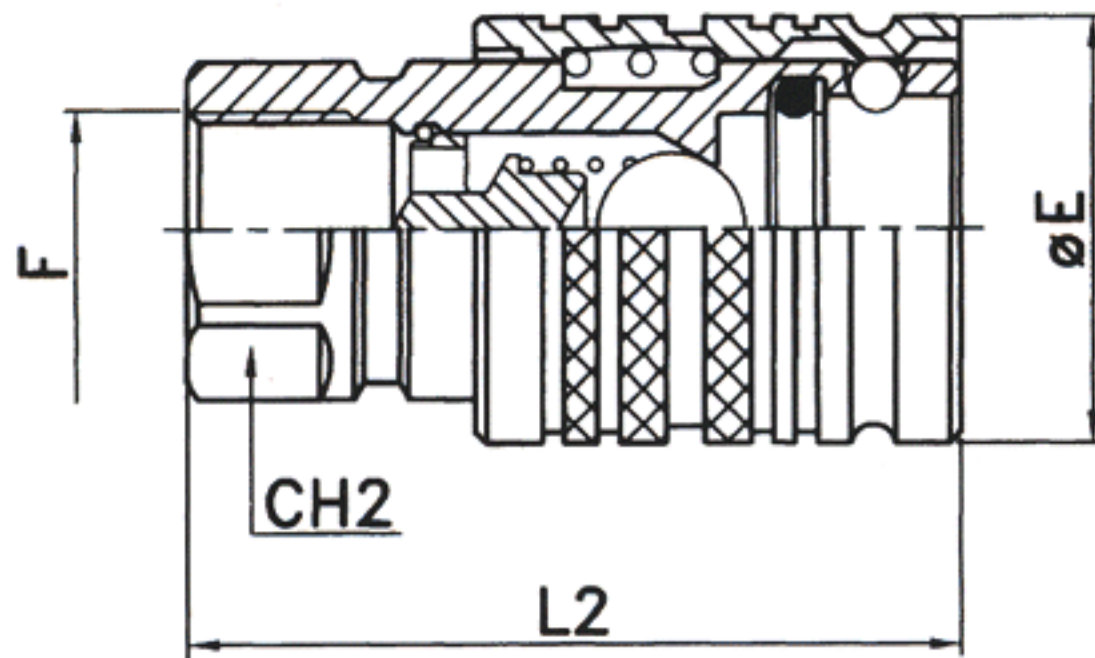

# NS SERIES AGRICULTURAL INTERCHANGE QUICK COUPLINGS – BALL TYPE

DIRECT INTERCHANGE TO:	
NAME	SERIES
PARKER	4000
FASTER	NS
SAFEWAY	S 20/S 40
SNAP-TITE	21/61

COUPLER PART NUMBER	PLUG PART NUMBER	NOMINAL SIZE	MATERIAL	WORKING PRESSURE	THREAD F	CH2	CH3	ØE	L1	L2	L3
● NS-14-F	NS-14-M	1/4"	STEEL	5075 PSI	1/4" NPT F	.75	.75	1.06	2.99	2.19	1.50
NS-14-BSP-F	NS-14-BSP-M				1/4" BSPP	.75	.75	1.06	2.99	2.19	1.50
NS-38-F	NS-38-M	3/8"	STEEL	3625 PSI	3/8" NPT F	.94	.94	1.34	3.35	2.48	1.67
NS-38-BSP-F	NS-38-BSP-M				3/8" BSPP	.94	.94	1.34	3.35	2.48	1.67
NS-12-F	2NS-12-M	1/2"	STEEL	3045 PSI	1/2" NPT F	1.06	1.06	1.50	3.78	2.76	1.89
NS-12-BSP-F	2NS-12-BSP-M				1/2" BSPP	1.06	1.06	1.50	3.78	2.76	1.89
PS-12-F	2NS-12-M				1/2" NPT F	1.06	1.06	1.50	3.78	2.76	1.89
PS-12-BSP-F	2NS-12-BSP-M				1/2" BSPP	1.06	1.06	1.50	3.78	2.76	1.89
NSP-34-F	NSP-34-M	3/4"	STEEL	3625 PSI	3/4" NPT F	1.34	1.34	1.85	4.49	3.39	2.24
NSP-34-BSP-F	NSP-34-BSP-M				3/4" BSPP	1.34	1.34	1.85	4.49	3.39	2.24
* NS-34-F	* NS-34-M	3/4"	STEEL	3625 PSI	3/4" NPT F	1.61	1.61	2.05	5.20	3.90	2.58
⊙ NV-1-F	NV-1-M	1"	STEEL	3260 PSI	1" NPT F	1.61	1.61	2.05	5.20	3.90	2.58
NV-1-BSP-F	NV-1-BSP-M				1" BSPP	1.61	1.61	2.05	5.20	3.90	2.58

\*INTERCHANGE TO FASTER U.S.A.  
 ● 1/4" COUPLER HAS A SNAP RING GROOVE FOR SNOW PLOW LIFT ATTACHMENTS.  
 ⊙ POPPET VALVE TYPE.

**PS**  
**Double Acting Sleeve**

**2NS**  
**Connectable Under Pressure Plug**

# TECHNICAL DATA

NOMINAL SIZE	MATERIAL	RATED FLOW	MINIMUM BURST-COUPLER	MINIMUM BURST-PLUG	MINIMUM BURST CONNECTED	FLUID SPILLAGE
1/4"	STEEL	2.7 GPM	22,330 PSI	17,545 PSI	22,765 PSI	1.0 cc
3/8"	STEEL	5.5 GPM	14,140 PSI	14,780 PSI	22,330 PSI	2.4 cc
1/2"	STEEL	7.9 GPM	12,325 PSI	12,200 PSI	18,560 PSI	2.7 cc
3/4"	STEEL	15.3 GPM	16,820 PSI	14,355 PSI	19,430 PSI	4.6 cc
1"	STEEL	28.0 GPM	14,500 PSI	17,255 PSI	14,790 PSI	13.0 cc