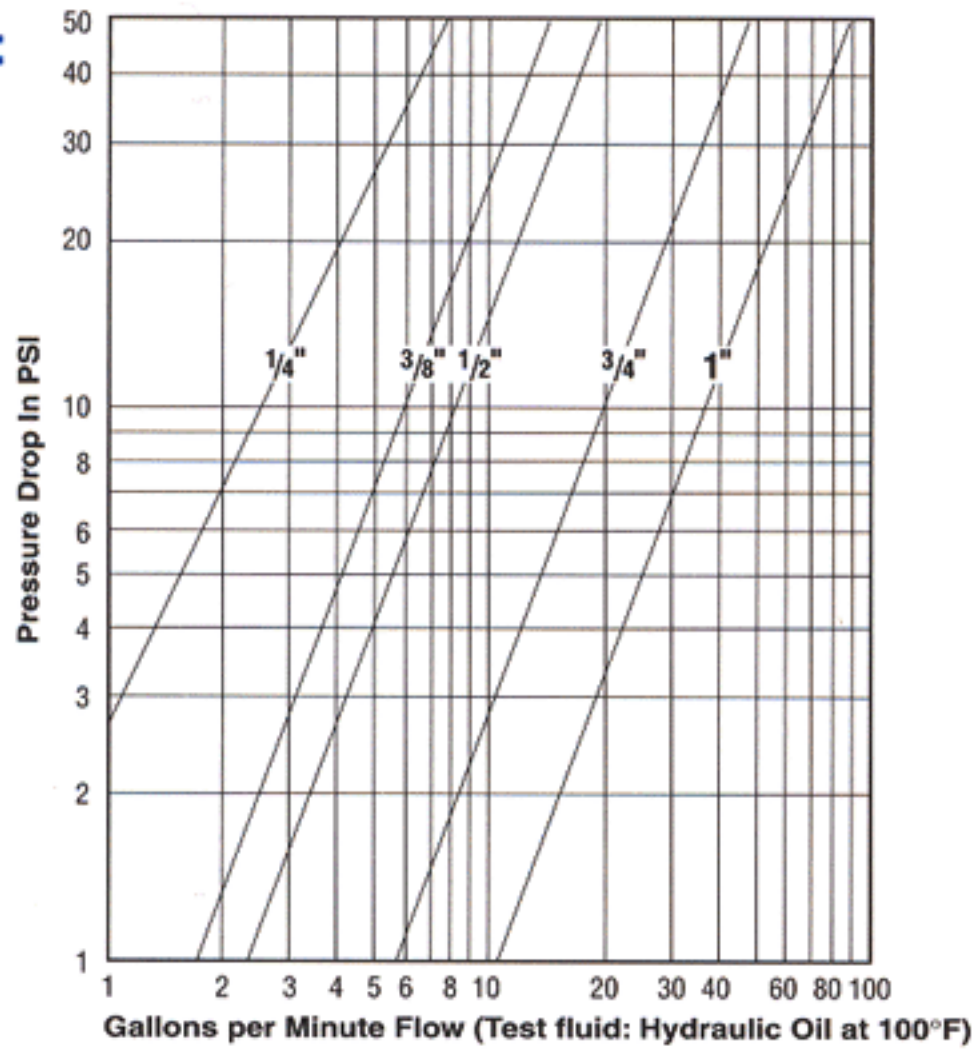

TECHNICAL DATA

NOMINAL SIZE	MATERIAL	RATED FLOW	MINIMUM BURST-COUPLER	MINIMUM BURST-PLUG	MINIMUM BURST CONNECTED	FLUID SPILLAGE
1/4"	STEEL	2.7 GPM	22,330 PSI	17,545 PSI	22,765 PSI	1.0 cc
3/8"	STEEL	5.5 GPM	14,140 PSI	14,780 PSI	22,330 PSI	2.4 cc
1/2"	STEEL	7.9 GPM	12,325 PSI	12,200 PSI	18,560 PSI	2.7 cc
3/4"	STEEL	15.3 GPM	16,820 PSI	14,355 PSI	19,430 PSI	4.6 cc
1"	STEEL	28.0 GPM	14,500 PSI	17,255 PSI	14,790 PSI	13.0 cc

PERFORMANCE: