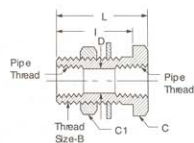

Bulkhead Couplings

Bulkhead Coupling (Steel)

FEMALE PIPE THREAD	CATALOG NUMBER	THREAD SIZE B	HEX C	HEX C1	D	I	L
1/4	W05465	3/4-16	1	1-1/16	.422	1.25	1.50
1/4	W21204	3/4-16	1	1-1/16	.422	.69	.94
3/8	W17709	1-14	1-1/8	1-3/8	.563	1.06	1.31

Bulkhead Coupling (Brass)

FEMALE PIPE THREAD	CATALOG NUMBER	THREAD SIZE B	HEX C	HEX C1	D	I	L
1/4	1344	3/4-16	1	1-1/16	.422	1.25	1.50
1/4	1345	3/4-16	1	1-1/16	.422	.69	.94
3/8	1346	1-14	1-1/8	1-3/8	.563	1.06	1.31
1/2	1351	1-1/8-14	1-1/4	1-3/8	.703	1.19	1.50

Bulkhead Coupling (Steel)

MALE PIPE THREAD	FEMALE PIPE THREAD	CATALOG NUMBER	THREAD SIZE B	HEX C	HEX C1	D	I	L
1/2	1/4	W05498	3/4-16	1-1/4	1-1/16	.312	1.13	2.16
1/2	1/4	W05499	3/4-16	1-1/4	1-1/16	.312	1.53	2.53

See page 164 for dimensions.

Pipe Thread 45°
Street Elbow
(Ref. SAE No. 140339)

FEM. PIPE THREAD	MALE PIPE THREAD	CATALOG NUMBER
1/8	1/8	C3359x2 ¹
1/4	1/4	C3359x4 ¹
3/8	3/8	C3359x6 ¹
1/2	1/2	C3359x8 ¹
3/4	3/4	C3359x12 ¹
1	1	C3359x16 ¹
1-1/4	1-1/4	C3359x20 ¹
1-1/2	1-1/2	C3359x24 ¹
2	2	C3359x32 ¹
1/8	1/8	TF3359x2
1/4	1/4	TF3359x4
3/8	3/8	TF3359x6
1/2	1/2	TF3359x8
3/4	3/4	TF3359x12
1	1	TF3359x16
1-1/4	1-1/4	TF3359x20
1-1/2	1-1/2	TF3359x24
2	2	TF3359x32