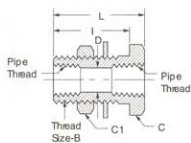

Bulkhead Couplings

Bulkhead Coupling (Steel)

FEMALE PIPE THREAD	CATALOG NUMBER	THREAD SIZE B	HEX C	HEX C1	D	I	L
1/4	W05465	3/4-16	1	1-1/16	.422	1.25	1.50
1/4	W21204	3/4-16	1	1-1/16	.422	.69	.94
3/8	W17709	1-14	1-1/8	1-3/8	.563	1.06	1.31

Bulkhead Coupling (Brass)

FEMALE PIPE THREAD	CATALOG NUMBER	THREAD SIZE B	HEX C	HEX C1	D	I	L
1/4	1344	3/4-16	1	1-1/16	.422	1.25	1.50
1/4	1345	3/4-16	1	1-1/16	.422	.69	.94
3/8	1346	1-14	1-1/8	1-3/8	.563	1.06	1.31
1/2	1351	1-1/8-14	1-1/4	1-3/8	.703	1.19	1.50

Bulkhead Coupling (Steel)

MALE PIPE THREAD	FEMALE PIPE THREAD	CATALOG NUMBER	THREAD SIZE B	HEX C	HEX C1	D	I	L
1/2	1/4	W05498	3/4-16	1-1/4	1-1/16	.312	1.13	2.16
1/2	1/4	W05499	3/4-16	1-1/4	1-1/16	.312	1.53	2.53

See page 164 for dimensions.

Pipe Thread 45°
Street Elbow
(Ref. SAE No. 140339)

FEM. PIPE THREAD	MALE PIPE THREAD	CATALOG NUMBER
1/8	1/8	C3359x2 ¹
1/4	1/4	C3359x4 ¹
3/8	3/8	C3359x6 ¹
1/2	1/2	C3359x8 ¹
3/4	3/4	C3359x12 ¹
1	1	C3359x16 ¹
1-1/4	1-1/4	C3359x20 ¹
1-1/2	1-1/2	C3359x24 ¹
2	2	C3359x32 ¹
1/8	1/8	TF3359x2
1/4	1/4	TF3359x4
3/8	3/8	TF3359x6
1/2	1/2	TF3359x8
3/4	3/4	TF3359x12
1	1	TF3359x16
1-1/4	1-1/4	TF3359x20
1-1/2	1-1/2	TF3359x24
2	2	TF3359x32