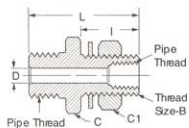

Bulkhead Couplings

Bulkhead Coupling (Steel)

FEMALE PIPE THREAD	CATALOG NUMBER	THREAD SIZE B	HEX C	HEX C1	D	I	L
1/4	W05465	3/4-16	1	1-1/16	.422	1.25	1.50
1/4	W21204	3/4-16	1	1-1/16	.422	.69	.94
3/8	W17709	1-14	1-1/8	1-3/8	.563	1.06	1.31

Bulkhead Coupling (Brass)

FEMALE PIPE THREAD	CATALOG NUMBER	THREAD SIZE B	HEX C	HEX C1	D	I	L
1/4	1344	3/4-16	1	1-1/16	.422	1.25	1.50
1/4	1345	3/4-16	1	1-1/16	.422	.69	.94
3/8	1346	1-14	1-1/8	1-3/8	.563	1.06	1.31
1/2	1351	1-1/8-14	1-1/4	1-3/8	.703	1.19	1.50

Bulkhead Coupling (Steel)

MALE PIPE THREAD	FEMALE PIPE THREAD	CATALOG NUMBER	THREAD SIZE B	HEX C	HEX C1	D	I	L
1/2	1/4	W05498	3/4-16	1-1/4	1-1/16	.312	1.13	2.16
1/2	1/4	W05499	3/4-16	1-1/4	1-1/16	.312	1.53	2.53

See page 164 for dimensions.

Pipe Thread 45°
Street Elbow
(Ref. SAE No. 140339)

FEM. PIPE THREAD	MALE PIPE THREAD	CATALOG NUMBER
1/8	1/8	C3359x2 ¹
1/4	1/4	C3359x4 ¹
3/8	3/8	C3359x6 ¹
1/2	1/2	C3359x8 ¹
3/4	3/4	C3359x12 ¹
1	1	C3359x16 ¹
1-1/4	1-1/4	C3359x20 ¹
1-1/2	1-1/2	C3359x24 ¹
2	2	C3359x32 ¹
1/8	1/8	TF3359x2
1/4	1/4	TF3359x4
3/8	3/8	TF3359x6
1/2	1/2	TF3359x8
3/4	3/4	TF3359x12
1	1	TF3359x16
1-1/4	1-1/4	TF3359x20
1-1/2	1-1/2	TF3359x24
2	2	TF3359x32