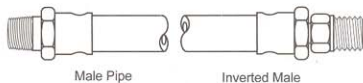

# Ready-Made Hose Assemblies

Automobile, Light Truck  
Gas/Oil Lines\*

Max. Working Pressure: 50 PSI  
Temperature Range: -40°F to +257°F

CATALOG NUMBER	OVERALL LENGTH	FITTING DESCRIPTION
11461	10"	1/8" Male Pipe x 1/4" Inv. Male
11462	12"	1/8" Male Pipe x 1/4" Inv. Male
11463	13"	1/8" Male Pipe x 1/4" Inv. Male
11464	15"	1/8" Male Pipe x 1/4" Inv. Male
11465	21"	1/8" Male Pipe x 1/4" Inv. Male
11466	28"	1/8" Male Pipe x 1/4" Inv. Male
11474	19"	1/8" Male Pipe x 1/4" Inv. Male
11477	17"	1/8" Male Pipe x 1/4" Inv. Male
11478	24"	1/8" Male Pipe x 1/4" Inv. Male

CATALOG NUMBER	OVERALL LENGTH	FITTING DESCRIPTION
11079	6-5/8"	1/8" Male Pipe x 5/16" Inv. Female
11076	8-1/4"	1/8" Male Pipe x 5/16" Inv. Female
11205	8-7/8"	1/8" Male Pipe x 5/16" Inv. Female
11215	9-3/8"	1/8" Male Pipe x 5/16" Inv. Female
11093	18"	1/8" Male Pipe x 5/16" Inv. Female
11217	7-1/2"	1/4" Male Pipe x 3/8" Inv. Female
11216	9"	1/4" Male Pipe x 3/8" Inv. Female

CATALOG NUMBER	OVERALL LENGTH	FITTING DESCRIPTION
11223	15-1/4"	1/4" Male Pipe (one end only), other end blank

CATALOG NUMBER	OVERALL LENGTH	FITTING DESCRIPTION
11486	10"	1/4" Inv. Male x 1/4" Inv. Male

Inverted Female

\*Automobile, Light Truck  
Universal Type Filter Lines  
(1/4" SAE Swivel Nut to 1/8"  
Male Pipe)

Max. Working Pressure: 400 PSI  
Temperature Range: -40°F to +250°F

Note: Hose End Material is Brass.