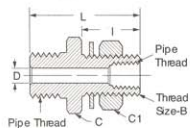

# Bulkhead Couplings

**Bulkhead Coupling (Steel)**

FEMALE PIPE THREAD	CATALOG NUMBER	THREAD SIZE B	HEX C	HEX C1	D	I	L
1/4	W05465	3/4-16	1	1-1/16	.422	1.25	1.50
1/4	W21204	3/4-16	1	1-1/16	.422	.69	.94
3/8	W17709	1-14	1-1/8	1-3/8	.563	1.06	1.31

**Bulkhead Coupling (Brass)**

FEMALE PIPE THREAD	CATALOG NUMBER	THREAD SIZE B	HEX C	HEX C1	D	I	L
1/4	1344	3/4-16	1	1-1/16	.422	1.25	1.50
1/4	1345	3/4-16	1	1-1/16	.422	.69	.94
3/8	1346	1-14	1-1/8	1-3/8	.563	1.06	1.31
1/2	1351	1-1/8-14	1-1/4	1-3/8	.703	1.19	1.50

**Bulkhead Coupling (Steel)**

MALE PIPE THREAD	FEMALE PIPE THREAD	CATALOG NUMBER	THREAD SIZE B	HEX C	HEX C1	D	I	L
1/2	1/4	W05498	3/4-16	1-1/4	1-1/16	.312	1.13	2.16
1/2	1/4	W05499	3/4-16	1-1/4	1-1/16	.312	1.53	2.53

Hex Pipe Nipple  
(Ref. SAE No. 140137)

MALE PIPE THREAD	MALE PIPE THREAD	CATALOG NUMBER
1/16	1/16	C3069x1
1/8	1/16	C3069x2x1
1/8	1/8	C3069x2
1/4	1/8	C3069x4x2
1/4	1/4	C3069x4
3/8	1/8	C3069x6x2
3/8	1/4	C3069x6x4
3/8	3/8	C3069x6
1/2	1/4	C3069x8x4
1/2	3/8	C3069x8x6
1/2	1/2	C3069x8
3/4	1/2	C3069x12x8
3/4	3/4	C3069x12
1	3/4	C3069x16x12
1	1	C3069x16
1-1/4	1-1/4	C3069x20
1-1/2	1-1/2	C3069x24
2	2	C3069x32