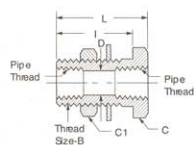

# Bulkhead Couplings

**Bulkhead Coupling (Steel)**

FEMALE PIPE THREAD	CATALOG NUMBER	THREAD SIZE B	HEX C	HEX C1	D	I	L
1/4	W05465	3/4-16	1	1-1/16	.422	1.25	1.50
1/4	W21204	3/4-16	1	1-1/16	.422	.69	.94
3/8	W17709	1-14	1-1/8	1-3/8	.563	1.06	1.31

**Bulkhead Coupling (Brass)**

FEMALE PIPE THREAD	CATALOG NUMBER	THREAD SIZE B	HEX C	HEX C1	D	I	L
1/4	1344	3/4-16	1	1-1/16	.422	1.25	1.50
1/4	1345	3/4-16	1	1-1/16	.422	.69	.94
3/8	1346	1-14	1-1/8	1-3/8	.563	1.06	1.31
1/2	1351	1-1/8-14	1-1/4	1-3/8	.703	1.19	1.50

**Bulkhead Coupling (Steel)**

MALE PIPE THREAD	FEMALE PIPE THREAD	CATALOG NUMBER	THREAD SIZE B	HEX C	HEX C1	D	I	L
1/2	1/4	W05498	3/4-16	1-1/4	1-1/16	.312	1.13	2.16
1/2	1/4	W05499	3/4-16	1-1/4	1-1/16	.312	1.53	2.53

Hex Pipe Nipple  
(Ref. SAE No. 140137)

MALE PIPE THREAD	MALE PIPE THREAD	CATALOG NUMBER
1/16	1/16	C3069x1
1/8	1/16	C3069x2x1
1/8	1/8	C3069x2
1/4	1/8	C3069x4x2
1/4	1/4	C3069x4
3/8	1/8	C3069x6x2
3/8	1/4	C3069x6x4
3/8	3/8	C3069x6
1/2	1/4	C3069x8x4
1/2	3/8	C3069x8x6
1/2	1/2	C3069x8
3/4	1/2	C3069x12x8
3/4	3/4	C3069x12
1	3/4	C3069x16x12
1	1	C3069x16
1-1/4	1-1/4	C3069x20
1-1/2	1-1/2	C3069x24
2	2	C3069x32