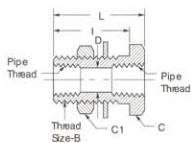

# Bulkhead Couplings

**Bulkhead Coupling (Steel)**

FEMALE PIPE THREAD	CATALOG NUMBER	THREAD SIZE B	HEX C	HEX C1	D	I	L
1/4	W05465	3/4-16	1	1-1/16	.422	1.25	1.50
1/4	W21204	3/4-16	1	1-1/16	.422	.69	.94
3/8	W17709	1-14	1-1/8	1-3/8	.563	1.06	1.31

**Bulkhead Coupling (Brass)**

FEMALE PIPE THREAD	CATALOG NUMBER	THREAD SIZE B	HEX C	HEX C1	D	I	L
1/4	1344	3/4-16	1	1-1/16	.422	1.25	1.50
1/4	1345	3/4-16	1	1-1/16	.422	.69	.94
3/8	1346	1-14	1-1/8	1-3/8	.563	1.06	1.31
1/2	1351	1-1/8-14	1-1/4	1-3/8	.703	1.19	1.50

**Bulkhead Coupling (Steel)**

MALE PIPE THREAD	FEMALE PIPE THREAD	CATALOG NUMBER	THREAD SIZE B	HEX C	HEX C1	D	I	L
1/2	1/4	W05498	3/4-16	1-1/4	1-1/16	.312	1.13	2.16
1/2	1/4	W05499	3/4-16	1-1/4	1-1/16	.312	1.53	2.53

Hex Pipe Nipple  
(Ref. SAE No. 140137)

MALE PIPE THREAD	MALE PIPE THREAD	CATALOG NUMBER
1/16	1/16	C3069x1
1/8	1/16	C3069x2x1
1/8	1/8	C3069x2
1/4	1/8	C3069x4x2
1/4	1/4	C3069x4
3/8	1/8	C3069x6x2
3/8	1/4	C3069x6x4
3/8	3/8	C3069x6
1/2	1/4	C3069x8x4
1/2	3/8	C3069x8x6
1/2	1/2	C3069x8
3/4	1/2	C3069x12x8
3/4	3/4	C3069x12
1	3/4	C3069x16x12
1	1	C3069x16
1-1/4	1-1/4	C3069x20
1-1/2	1-1/2	C3069x24
2	2	C3069x32