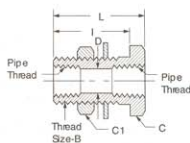

# Bulkhead Couplings

**Bulkhead Coupling (Steel)**

FEMALE PIPE THREAD	CATALOG NUMBER	THREAD SIZE B	HEX C	HEX C1	D	I	L
1/4	W05465	3/4-16	1	1-1/16	.422	1.25	1.50
1/4	W21204	3/4-16	1	1-1/16	.422	.69	.94
3/8	W17709	1-14	1-1/8	1-3/8	.563	1.06	1.31

**Bulkhead Coupling (Brass)**

FEMALE PIPE THREAD	CATALOG NUMBER	THREAD SIZE B	HEX C	HEX C1	D	I	L
1/4	1344	3/4-16	1	1-1/16	.422	1.25	1.50
1/4	1345	3/4-16	1	1-1/16	.422	.69	.94
3/8	1346	1-14	1-1/8	1-3/8	.563	1.06	1.31
1/2	1351	1-1/8-14	1-1/4	1-3/8	.703	1.19	1.50

**Bulkhead Coupling (Steel)**

MALE PIPE THREAD	FEMALE PIPE THREAD	CATALOG NUMBER	THREAD SIZE B	HEX C	HEX C1	D	I	L
1/2	1/4	W05498	3/4-16	1-1/4	1-1/16	.312	1.13	2.16
1/2	1/4	W05499	3/4-16	1-1/4	1-1/16	.312	1.53	2.53

Hex Pipe Nipple  
(Ref. SAE No. 140137)

MALE PIPE THREAD	MALE PIPE THREAD	CATALOG NUMBER
1/16	1/16	C3069x1
1/8	1/16	C3069x2x1
1/8	1/8	C3069x2
1/4	1/8	C3069x4x2
1/4	1/4	C3069x4
3/8	1/8	C3069x6x2
3/8	1/4	C3069x6x4
3/8	3/8	C3069x6
1/2	1/4	C3069x8x4
1/2	3/8	C3069x8x6
1/2	1/2	C3069x8
3/4	1/2	C3069x12x8
3/4	3/4	C3069x12
1	3/4	C3069x16x12
1	1	C3069x16
1-1/4	1-1/4	C3069x20
1-1/2	1-1/2	C3069x24
2	2	C3069x32