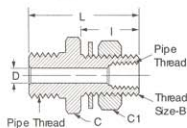

# Bulkhead Couplings

**Bulkhead Coupling (Steel)**

FEMALE PIPE THREAD	CATALOG NUMBER	THREAD SIZE B	HEX C	HEX C1	D	I	L
1/4	W05465	3/4-16	1	1-1/16	.422	1.25	1.50
1/4	W21204	3/4-16	1	1-1/16	.422	.69	.94
3/8	W17709	1-14	1-1/8	1-3/8	.563	1.06	1.31

**Bulkhead Coupling (Brass)**

FEMALE PIPE THREAD	CATALOG NUMBER	THREAD SIZE B	HEX C	HEX C1	D	I	L
1/4	1344	3/4-16	1	1-1/16	.422	1.25	1.50
1/4	1345	3/4-16	1	1-1/16	.422	.69	.94
3/8	1346	1-14	1-1/8	1-3/8	.563	1.06	1.31
1/2	1351	1-1/8-14	1-1/4	1-3/8	.703	1.19	1.50

**Bulkhead Coupling (Steel)**

MALE PIPE THREAD	FEMALE PIPE THREAD	CATALOG NUMBER	THREAD SIZE B	HEX C	HEX C1	D	I	L
1/2	1/4	W05498	3/4-16	1-1/4	1-1/16	.312	1.13	2.16
1/2	1/4	W05499	3/4-16	1-1/4	1-1/16	.312	1.53	2.53

Hex Pipe Nipple  
(Ref. SAE No. 140137)

MALE PIPE THREAD	MALE PIPE THREAD	CATALOG NUMBER
1/16	1/16	C3069x1
1/8	1/16	C3069x2x1
1/8	1/8	C3069x2
1/4	1/8	C3069x4x2
1/4	1/4	C3069x4
3/8	1/8	C3069x6x2
3/8	1/4	C3069x6x4
3/8	3/8	C3069x6
1/2	1/4	C3069x8x4
1/2	3/8	C3069x8x6
1/2	1/2	C3069x8
3/4	1/2	C3069x12x8
3/4	3/4	C3069x12
1	3/4	C3069x16x12
1	1	C3069x16
1-1/4	1-1/4	C3069x20
1-1/2	1-1/2	C3069x24
2	2	C3069x32