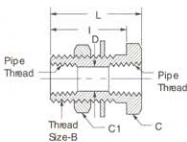

# Bulkhead Couplings

**Bulkhead Coupling (Steel)**

FEMALE PIPE THREAD	CATALOG NUMBER	THREAD SIZE B	HEX C	HEX C1	D	I	L
1/4	W05465	3/4-16	1	1-1/16	.422	1.25	1.50
1/4	W21204	3/4-16	1	1-1/16	.422	.69	.94
3/8	W17709	1-14	1-1/8	1-3/8	.563	1.06	1.31

**Bulkhead Coupling (Brass)**

FEMALE PIPE THREAD	CATALOG NUMBER	THREAD SIZE B	HEX C	HEX C1	D	I	L
1/4	1344	3/4-16	1	1-1/16	.422	1.25	1.50
1/4	1345	3/4-16	1	1-1/16	.422	.69	.94
3/8	1346	1-14	1-1/8	1-3/8	.563	1.06	1.31
1/2	1351	1-1/8-14	1-1/4	1-3/8	.703	1.19	1.50

**Bulkhead Coupling (Steel)**

MALE PIPE THREAD	FEMALE PIPE THREAD	CATALOG NUMBER	THREAD SIZE B	HEX C	HEX C1	D	I	L
1/2	1/4	W05498	3/4-16	1-1/4	1-1/16	.312	1.13	2.16
1/2	1/4	W05499	3/4-16	1-1/4	1-1/16	.312	1.53	2.53

Hex Pipe Nipple  
(Ref. SAE No. 140137)

MALE PIPE THREAD	MALE PIPE THREAD	CATALOG NUMBER
1/16	1/16	C3069x1
1/8	1/16	C3069x2x1
1/8	1/8	C3069x2
1/4	1/8	C3069x4x2
1/4	1/4	C3069x4
3/8	1/8	C3069x6x2
3/8	1/4	C3069x6x4
3/8	3/8	C3069x6
1/2	1/4	C3069x8x4
1/2	3/8	C3069x8x6
1/2	1/2	C3069x8
3/4	1/2	C3069x12x8
3/4	3/4	C3069x12
1	3/4	C3069x16x12
1	1	C3069x16
1-1/4	1-1/4	C3069x20
1-1/2	1-1/2	C3069x24
2	2	C3069x32