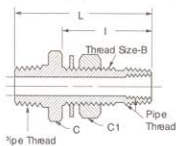

Bulkhead Couplings

**Bulkhead Coupling
(Brass)**

MALE PIPE THREAD	FEMALE PIPE THREAD	CATALOG NUMBER	THREAD SIZE B	HEX C	HEX C1	D	I	L
1/2	1/4	1340	3/4-16	1-1/4	1-1/16	.312	1.13	2.16
1/2	1/4	1341	3/4-16	1-1/4	1-1/16	.312	1.53	2.53

**Bulkhead Coupling
(Steel)**

MALE PIPE THREAD	FEMALE PIPE THREAD	CATALOG NUMBER	THREAD SIZE B	HEX C	HEX C1	D	I	L
1/2	1/4	W05730	1-14	1-1/4	1-3/8	.375	1.88	2.94
1/2	1/4	W23464	1-14	1-1/4	1-3/8	.375	2.88	3.94

**Bulkhead Coupling
(Brass)**

MALE PIPE THREAD	FEMALE PIPE THREAD	CATALOG NUMBER	THREAD SIZE B	HEX C	HEX C1	D	I	L
1/2	1/4	1342	1-14	1-1/4	1-3/8	.375	1.88	2.94
1/2	1/4	1343	1-14	1-1/4	1-3/8	.375	2.88	3.94

See page 164 for dimensions.

Pipe Thread 45°
Street Elbow
(Ref. SAE No. 140339)

FEM. PIPE THREAD	MALE PIPE THREAD	CATALOG NUMBER
1/8	1/8	C3359x2 ¹
1/4	1/4	C3359x4 ¹
3/8	3/8	C3359x6 ¹
1/2	1/2	C3359x8 ¹
3/4	3/4	C3359x12 ¹
1	1	C3359x16 ¹
1-1/4	1-1/4	C3359x20 ¹
1-1/2	1-1/2	C3359x24 ¹
2	2	C3359x32 ¹
1/8	1/8	TF3359x2
1/4	1/4	TF3359x4
3/8	3/8	TF3359x6
1/2	1/2	TF3359x8
3/4	3/4	TF3359x12
1	1	TF3359x16
1-1/4	1-1/4	TF3359x20
1-1/2	1-1/2	TF3359x24
2	2	TF3359x32