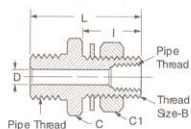

Bulkhead Couplings

**Bulkhead Coupling
(Brass)**

MALE PIPE THREAD	FEMALE PIPE THREAD	CATALOG NUMBER	THREAD SIZE B	HEX C	HEX C1	D	I	L
1/2	1/4	1340	3/4-16	1-1/4	1-1/16	.312	1.13	2.16
1/2	1/4	1341	3/4-16	1-1/4	1-1/16	.312	1.53	2.53

**Bulkhead Coupling
(Steel)**

MALE PIPE THREAD	FEMALE PIPE THREAD	CATALOG NUMBER	THREAD SIZE B	HEX C	HEX C1	D	I	L
1/2	1/4	W05730	1-14	1-1/4	1-3/8	.375	1.88	2.94
1/2	1/4	W23464	1-14	1-1/4	1-3/8	.375	2.88	3.94

**Bulkhead Coupling
(Brass)**

MALE PIPE THREAD	FEMALE PIPE THREAD	CATALOG NUMBER	THREAD SIZE B	HEX C	HEX C1	D	I	L
1/2	1/4	1342	1-14	1-1/4	1-3/8	.375	1.88	2.94
1/2	1/4	1343	1-14	1-1/4	1-3/8	.375	2.88	3.94

See page 164 for dimensions.

Pipe Thread 45°
Street Elbow
(Ref. SAE No. 140339)

FEM. PIPE THREAD	MALE PIPE THREAD	CATALOG NUMBER
1/8	1/8	C3359x2 ¹
1/4	1/4	C3359x4 ¹
3/8	3/8	C3359x6 ¹
1/2	1/2	C3359x8 ¹
3/4	3/4	C3359x12 ¹
1	1	C3359x16 ¹
1-1/4	1-1/4	C3359x20 ¹
1-1/2	1-1/2	C3359x24 ¹
2	2	C3359x32 ¹
1/8	1/8	TF3359x2
1/4	1/4	TF3359x4
3/8	3/8	TF3359x6
1/2	1/2	TF3359x8
3/4	3/4	TF3359x12
1	1	TF3359x16
1-1/4	1-1/4	TF3359x20
1-1/2	1-1/2	TF3359x24
2	2	TF3359x32