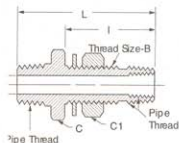

Bulkhead Couplings

**Bulkhead Coupling
(Brass)**

MALE PIPE THREAD	FEMALE PIPE THREAD	CATALOG NUMBER	THREAD SIZE B	HEX C	HEX C1	D	I	L
1/2	1/4	1340	3/4-16	1-1/4	1-1/16	.312	1.13	2.16
1/2	1/4	1341	3/4-16	1-1/4	1-1/16	.312	1.53	2.53

**Bulkhead Coupling
(Steel)**

MALE PIPE THREAD	FEMALE PIPE THREAD	CATALOG NUMBER	THREAD SIZE B	HEX C	HEX C1	D	I	L
1/2	1/4	W05730	1-14	1-1/4	1-3/8	.375	1.88	2.94
1/2	1/4	W23464	1-14	1-1/4	1-3/8	.375	2.88	3.94

**Bulkhead Coupling
(Brass)**

MALE PIPE THREAD	FEMALE PIPE THREAD	CATALOG NUMBER	THREAD SIZE B	HEX C	HEX C1	D	I	L
1/2	1/4	1342	1-14	1-1/4	1-3/8	.375	1.88	2.94
1/2	1/4	1343	1-14	1-1/4	1-3/8	.375	2.88	3.94

See page 164 for dimensions.

Pipe Thread 45°
Street Elbow
(Ref. SAE No. 140339)

FEM. PIPE THREAD	MALE PIPE THREAD	CATALOG NUMBER
1/8	1/8	C3359x2 ¹
1/4	1/4	C3359x4 ¹
3/8	3/8	C3359x6 ¹
1/2	1/2	C3359x8 ¹
3/4	3/4	C3359x12 ¹
1	1	C3359x16 ¹
1-1/4	1-1/4	C3359x20 ¹
1-1/2	1-1/2	C3359x24 ¹
2	2	C3359x32 ¹
1/8	1/8	TF3359x2
1/4	1/4	TF3359x4
3/8	3/8	TF3359x6
1/2	1/2	TF3359x8
3/4	3/4	TF3359x12
1	1	TF3359x16
1-1/4	1-1/4	TF3359x20
1-1/2	1-1/2	TF3359x24
2	2	TF3359x32