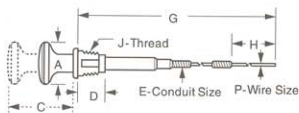

Refer to safety information on page 1 & 2.

Utility Light Load Controls (Dash)

Catalog Numbers: 8375, 8376, 8377, 8378

Universal light load Choke, Fuel-Shutoff, Throttle, Hood, Trunk and more! Controls are designed for most engine applications. Stainless steel inner-wire resists corrosion and assures trouble free operation. Vinyl coated.

Throttle Stop

Catalog
Number
1548

SPECIFICATION CHART ON WEATHERHEAD "PUSH-PULL" CONTROLS

Description	Dash				T-Hood	T-Locking		PTO Control		Vernier	Deluxe PTO Control	
	8375	8376	8377	8378	8367	8370	8371	8372	8373	8374	106370	106470
Catalog Number	8375	8376	8377	8378	8367	8370	8371	8372	8373	8374	106370	106470
Length of "G"	84"	84"	84"	60"	180"	126"	186"	81"	165"	120"	192"	300"
Length of Wire "H"	9-3/8"	9-3/8"	9-3/8"	7"	5"	6"	6"	3"	3"	4-1/2"	12"	12"
Knob Type	Round				T-Handle	T-Handle		Round	Round	Round	Round	
Knob Size "A"	1.06"				2"	2"		2"	2"	2"	2"	
Knob Color	Black				Chrome	Chrome		Black	Black	Black	Red	
Knob Material	Plastic				Cast Zinc	Nylon		Plastic	Plastic	Plastic	Plastic	
Knob Lettering	Choke	Throttle	None	None	None	Lock		None	None	None	None	
Knob Travel "C"	2-1/2"				2-1/2"	3"		3-1/2"	3-3/8"	3-3/8"	4-1/2"	
Thread Size "J"	3/8"-24				3/8"-24	7/16"-20		7/16"-20	7/16"-20	3/4"-16	1/2"-20	
Thread Length "D"	1/2"				1/2"	3/4"		1-5/32"	2-1/2"	1-1/8"	1-1/8"	
Conduit Size "E"	3/16"				3/16"	3/16"		1/4"	1/4"	1/4"	3/8"	
Conduit Material & Style	Galvanized Steel				Steel Vinyl Cover	Galvanized Steel	Galvanized Steel	Galvanized Steel	Galvanized Steel	High Carbon	High Carbon	
	Vinyl	Vinyl	Vinyl	Vinyl		Vinyl Covered	Vinyl Covered	Vinyl Covered	Vinyl Covered	Polyethylene Lining & Cover	Polyethylene Lining & Cover	
Wire Size "P"	.054"				.054"	.054"		.088"	.0625"	.088"	.088"	