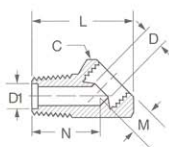

Inverted Flare

**Brass
Fittings**

Adapter SAE 45° Flare to Inv. Flare

SAE Tube Size	Inverted Male	Catalog Number	Hex C	D	L
1/4	3/16	1518	7/16	.189	1.031
1/4	1/4	1522	7/16	.188	1.031
3/8	5/16	1553	5/8	.234	1.340
3/8	3/8	1563	5/8	.282	1.380
3/8	7/16	1554	11/16	.282	1.400

Male Connector (Ref. SAE No. 040102)

NOTE: Pipe end drill may be reduced or increased from seat dimension 'D'.

Tube O.D.	Male Pipe Thread	Catalog Number	Hex C	D	L
1/8	1/8	202x2	13/32	.078	.62
3/16	1/8	202x3	15/32	.125	.70
1/4	1/8	202x4	17/32	.188	.74
1/4	1/4	202x4x4	9/16	.188	.89
5/16	1/8	202x5	19/32	.219	.79
5/16	1/4	202x5x4	19/32	.220	.98
3/8	1/8	202x6x2	3/4	.281	.89
3/8	1/4	202x6	3/4	.281	1.03
3/8	3/8	202x6x6	3/4	.281	1.01
1/2	1/4	202x8x4	29/32	.406	1.08
1/2	3/8	202x8	29/32	.406	1.07
1/2	1/2	202x8x8	29/32	.406	1.26
5/8	1/2	202x10	1-1/16	.531	1.32
3/4	3/4	202x12	1-1/4	.625	1.39
7/8	3/4	202x14	1-3/8	.750	1.38

Female Connector (Ref. SAE No. 040103)

Tube O.D.	Fem. Pipe Thread	Catalog Number	Hex C	D	L
3/16	1/8	252x3	1/2	.125	.75
1/4	1/8	252x4	17/32	.188	.75
5/16	1/8	252x5	19/32	.219	.78
3/8	1/4	252x6*	3/4	.281	1.03
1/2	3/8	252x8*	29/32	.406	1.09

45° Male Elbow (Ref. SAE No. 040302)

Tube O.D.	Male Pipe Thread	Catalog Number	Hex C	D	D1	L	M	N
3/16	1/8	352x3	17/32	.125	.156	.88	.25	.55
1/4	1/8	352x4	9/16	.188	.188	.94	.27	.58
5/16	1/8	352x5	5/8	.219	.203	1.00	.34	.56
5/16	1/4	352x5x4*	5/8	.219	.203	1.16	.23	.83
3/8	1/8	352x6x2*	25/32	.281	.281	1.34	.38	.69
3/8	1/4	352x6	25/32	.281	.219	1.34	.41	.84
1/2	3/8	352x8*	7/8	.406	.375	1.44	.38	.91
5/8	1/2	352x10*	1-1/16	.531	.500	1.75	.45	1.09