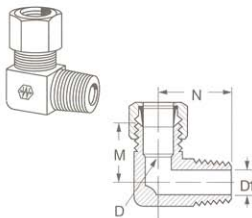

Long Nut

Tube O.D.	Catalog Number	Hex C	D	L
3/16	1611x3	7/16	.193	.62
1/4	1611x4	9/16	.260	.75
3/8	1611x6	11/16	.380	.88

Bulkhead Nut

Tube O.D.	Catalog Number	Hex C	L
1/4	0102x4	9/16	.25
5/16	0102x5	5/8	.25
3/8	0102x6	11/16	.25
1/2	0102x8	15/16	.38

Use on 741x Bulkhead Unions. Ref. page 58.

Bulkhead Union

Assembly with long nut **1741x**
For Bulkhead Nuts, ref. page 56.

Tube O.D.	Catalog Number	Hex C	D	I	L	Max. P
1/4	741x4	9/16	.188	.33	1.58	.52

90° Union Elbow

Assembly with long nut **1651x**

Tube O.D.	Catalog Number	D	M
1/4	651x4	.188	.60
3/8	651x6	.312	.73

90° Male Elbow

Assembly with long nut **1691x**.
*Available only as assembly with long nut.

Tube O.D.	Male Pipe Thread	Catalog Number	D	D1	M	N
1/8	1/16	691x2x1	.109	.125	.54	.66
1/8	1/8	691x2	.094	.219	.60	.67
3/16	1/8	691x3	.125	.188	.62	.69
1/4	1/8	691x4	.188	.219	.62	.75
1/4	1/4	691x4x4	.188	.219	.62	.75
5/16	1/8	691x5	.250	.250	.62	.75
5/16	1/4	691x5x4	.250	.312	.69	.84
3/8	1/8	691x6x2	.312	.234	.69	.69
3/8	1/4	691x6	.312	.344	.75	.94
3/8	3/8	691x6x6	.312	.438	.84	.94
3/8	1/2	691x6x8	.312	.531	1.06	1.12
1/2	1/4	691x8x4	.406	.312	.84	.94
1/2	3/8	691x8	.406	.406	.94	1.12
1/2	1/2	691x8x8	.406	.531	.94	1.31
5/8	1/2	691x10	.500	.562	1.06	1.31
1	1	1691x16*	.875	.938	1.31	1.62

90° Female Elbow

Assembly with long nut **1701x**

Tube O.D.	Fem. Pipe Thread	Catalog Number	D	M	N
3/16	1/8	701x3	.125	.69	.56
1/4	1/8	701x4	.188	.69	.56