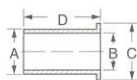

**Tube Supports for Plastic
Tubing**

Use only with PT200 and PT240 Tubing.

* For tubing with .126 I.D./ .062 wall.

** For tubing with .170 I.D./ .040 wall.

Tube O.D.	Catalog Number	Dia. A	Dia. B	Dia. C	Length D
1/4	2030x4*	1/8	3/32	11/64	19/32
1/4	2030x44**	11/64	9/64	7/32	17/32
5/16	2030x5	3/16	5/32	15/64	5/8
3/8	2030x6	1/4	7/32	11/32	41/64
1/2	2030x8	3/8	11/32	7/16	13/16
5/8	2030x10	1/2	29/64	35/64	13/16
3/4	2030x12	9/16	33/64	11/16	1-1/32

Sleeve

Tube O.D.	Catalog Number	D	F	L
1/8	601x2	.130	.25	.20
3/16	601x3	.193	.31	.20
1/4	601x4	.256	.38	.26
5/16	601x5	.318	.44	.26
3/8	601x6	.381	.50	.26
1/2	601x8	.507	.62	.30
5/8	601x10	.630	.72	.36
3/4	601x12	.755	.88	.38
1	601x16	1.005	1.19	.50

Nut

Tube O.D.	Catalog Number	Hex C	D	L
1/8	611x2	3/8	.14	.38
3/16	611x3	7/16	.19	.38
1/4	611x4	1/2	.26	.44
5/16	611x5	9/16	.32	.44
3/8	611x6	5/8	.38	.44
1/2	611x8	13/16	.51	.52
5/8	611x10	15/16	.64	.56
3/4	611x12	1-3/16	.76	.56

Long Nut

Tube O.D.	Catalog Number	Hex C	D	L
3/16	1611x3	7/16	.193	.62
1/4	1611x4	9/16	.260	.75
3/8	1611x6	11/16	.380	.88

Bulkhead Nut

Tube O.D.	Catalog Number	Hex C	L
1/4	0102x4	9/16	.25
5/16	0102x5	5/8	.25
3/8	0102x6	11/16	.25
1/2	0102x8	15/16	.38