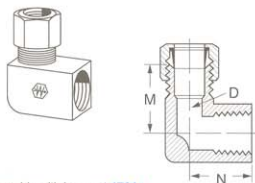

Long Nut

Tube O.D.	Catalog Number	Hex C	D	L
3/16	1611x3	7/16	.193	.62
1/4	1611x4	9/16	.260	.75
3/8	1611x6	11/16	.380	.88

Bulkhead Nut

Tube O.D.	Catalog Number	Hex C	L
1/4	0102x4	9/16	.25
5/16	0102x5	5/8	.25
3/8	0102x6	11/16	.25
1/2	0102x8	15/16	.38

Use on 741x Bulkhead Unions. Ref. page 58.

Bulkhead Union

Assembly with long nut **1741x**
For Bulkhead Nuts, ref. page 56.

Tube O.D.	Catalog Number	Hex C	D	I	L	Max. P
1/4	741x4	9/16	.188	.33	1.58	.52

90° Union Elbow

Assembly with long nut **1651x**

Tube O.D.	Catalog Number	D	M
1/4	651x4	.188	.60
3/8	651x6	.312	.73

90° Male Elbow

Assembly with long nut **1691x**.
*Available only as assembly with long nut.

Tube O.D.	Male Pipe Thread	Catalog Number	D	D1	M	N
1/8	1/16	691x2x1	.109	.125	.54	.66
1/8	1/8	691x2	.094	.219	.60	.67
3/16	1/8	691x3	.125	.188	.62	.69
1/4	1/8	691x4	.188	.219	.62	.75
1/4	1/4	691x4x4	.188	.219	.62	.75
5/16	1/8	691x5	.250	.250	.62	.75
5/16	1/4	691x5x4	.250	.312	.69	.84
3/8	1/8	691x6x2	.312	.234	.69	.69
3/8	1/4	691x6	.312	.344	.75	.94
3/8	3/8	691x6x6	.312	.438	.84	.94
3/8	1/2	691x6x8	.312	.531	1.06	1.12
1/2	1/4	691x8x4	.406	.312	.84	.94
1/2	3/8	691x8	.406	.406	.94	1.12
1/2	1/2	691x8x8	.406	.531	.94	1.31
5/8	1/2	691x10	.500	.562	1.06	1.31
1	1	1691x16*	.875	.938	1.31	1.62

90° Female Elbow

Assembly with long nut **1701x**

Tube O.D.	Fem. Pipe Thread	Catalog Number	D	M	N
3/16	1/8	701x3	.125	.69	.56
1/4	1/8	701x4	.188	.69	.56