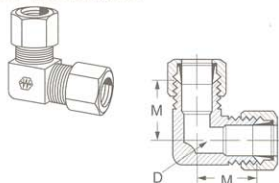

Nut

Tube O.D.	Catalog Number	Hex C	D	L
1/8	611x2	3/8	.14	.38
3/16	611x3	7/16	.19	.38
1/4	611x4	1/2	.26	.44
5/16	611x5	9/16	.32	.44
3/8	611x6	5/8	.38	.44
1/2	611x8	13/16	.51	.52
5/8	611x10	15/16	.64	.56
3/4	611x12	1-3/16	.76	.56

Long Nut

Tube O.D.	Catalog Number	Hex C	D	L
3/16	1611x3	7/16	.193	.62
1/4	1611x4	9/16	.260	.75
3/8	1611x6	11/16	.380	.88

Bulkhead Nut

Tube O.D.	Catalog Number	Hex C	L
1/4	0102x4	9/16	.25
5/16	0102x5	5/8	.25
3/8	0102x6	11/16	.25
1/2	0102x8	15/16	.38

Use on 741x Bulkhead Unions. Ref. page 58.

Bulkhead Union

Assembly with long nut **1741x**
For Bulkhead Nuts, ref. page 56.

Tube O.D.	Catalog Number	Hex C	D	I	L	Max. P
1/4	741x4	9/16	.188	.33	1.58	.52

90° Union Elbow

Assembly with long nut **1651x**

Tube O.D.	Catalog Number	D	M
1/4	651x4	.188	.60
3/8	651x6	.312	.73

90° Male Elbow

Assembly with long nut **1691x**.
*Available only as assembly with long nut.

Tube O.D.	Male Pipe Thread	Catalog Number	D	D1	M	N
1/8	1/16	691x2x1	.109	.125	.54	.66
1/8	1/8	691x2	.094	.219	.60	.67
3/16	1/8	691x3	.125	.188	.62	.69
1/4	1/8	691x4	.188	.219	.62	.75
1/4	1/4	691x4x4	.188	.219	.62	.75
5/16	1/8	691x5	.250	.250	.62	.75
5/16	1/4	691x5x4	.250	.312	.69	.84
3/8	1/8	691x6x2	.312	.234	.69	.69
3/8	1/4	691x6	.312	.344	.75	.94
3/8	3/8	691x6x6	.312	.438	.84	.94
3/8	1/2	691x6x8	.312	.531	1.06	1.12
1/2	1/4	691x8x4	.406	.312	.84	.94
1/2	3/8	691x8	.406	.406	.94	1.12
1/2	1/2	691x8x8	.406	.531	.94	1.31
5/8	1/2	691x10	.500	.562	1.06	1.31
1	1	1691x16*	.875	.938	1.31	1.62