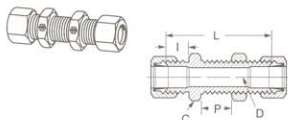

Sleeve

Tube O.D.	Catalog Number	D	F	L
1/8	601x2	.130	.25	.20
3/16	601x3	.193	.31	.20
1/4	601x4	.256	.38	.26
5/16	601x5	.318	.44	.26
3/8	601x6	.381	.50	.26
1/2	601x8	.507	.62	.30
5/8	601x10	.630	.72	.36
3/4	601x12	.755	.88	.38
1	601x16	1.005	1.19	.50

Nut

Tube O.D.	Catalog Number	Hex C	D	L
1/8	611x2	3/8	.14	.38
3/16	611x3	7/16	.19	.38
1/4	611x4	1/2	.26	.44
5/16	611x5	9/16	.32	.44
3/8	611x6	5/8	.38	.44
1/2	611x8	13/16	.51	.52
5/8	611x10	15/16	.64	.56
3/4	611x12	1-3/16	.76	.56

Long Nut

Tube O.D.	Catalog Number	Hex C	D	L
3/16	1611x3	7/16	.193	.62
1/4	1611x4	9/16	.260	.75
3/8	1611x6	11/16	.380	.88

Bulkhead Nut

Tube O.D.	Catalog Number	Hex C	L
1/4	0102x4	9/16	.25
5/16	0102x5	5/8	.25
3/8	0102x6	11/16	.25
1/2	0102x8	15/16	.38

Use on 741x Bulkhead Unions. Ref. page 58.

Bulkhead Union

Assembly with long nut **1741x**
For Bulkhead Nuts, ref. page 56.

Tube O.D.	Catalog Number	Hex C	D	I	L	Max. P
1/4	741x4	9/16	.188	.33	1.58	.52

90° Union Elbow