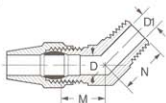

Air Brake - Copper Tubing

**Brass
Fittings**

Female Connector (Ref. SAE No. 120103BA)

Tube O.D.	Fem. Pipe Thread	Catalog Number	Hex C	D	L
3/8	1/4	1366x6	11/16	.312	1.19
3/8	3/8	1366x6x6	7/8	.312	1.19
1/2	3/8	1366x8	7/8	.406	1.28

45° Male Elbow (Ref. SAE No. 120302BA)

Tube O.D.	Male Pipe Thread	Catalog Number	D	D1	M	N
3/8	1/4	1380x6	.312	.312	.72	.86
3/8	3/8	1380x6x6	.312	.406	.76	.95
1/2	3/8	1380x8	.406	.406	.85	.95
5/8	1/2	1380x10	.531	.531	.94	1.17

Union Elbow (Ref. SAE No. 120201BA)

Tube O.D.	Catalog Number	M	D
3/8	1365x6*	.80	.312
1/2	1365x8*	.94	.406
5/8	1365x10*	1.10	.531

90° Male Elbow (Ref. SAE No. 120202BA)

Tube O.D.	Male Pipe Thread	Catalog Number	D	D1	M	N
1/4	1/8	1369x4	.188	.188	.63	.67
1/4	1/4	1369x4x4	.188	.312	.69	.88
3/8	1/8	1369x6x2	.312	.188	.73	.75
3/8	1/4	1369x6	.312	.312	.80	.93
3/8	3/8	1369x6x6	.312	.406	.85	.92
3/8	1/2	1369x6x8	.312	.531	.95	1.11
1/2	1/4	1369x8x4	.406	.312	.87	1.00
1/2	3/8	1369x8	.406	.406	.94	1.00
1/2	1/2	1369x8x8	.406	.531	1.04	1.19
5/8	3/8	1369x10x6	.531	.406	1.01	1.06
5/8	1/2	1369x10	.531	.531	1.10	1.25

90° Male Elbow - Long

Tube O.D.	Male Pipe Thread	Catalog Number	D	M	N
3/8	1/8	1369x6x2L*	.188	.75	1.88
3/8	1/4	1369x6L	.312	.81	1.44
1/2	3/8	1369x8L	.406	1.25	1.38
3/4	1/2	1369x12L*	.531	1.31	1.81

*MTO - Made To Order