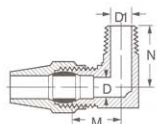

Air Brake - Copper Tubing

**Brass
Fittings**

Female Connector (Ref. SAE No. 120103BA)

Tube O.D.	Fem. Pipe Thread	Catalog Number	Hex C	D	L
3/8	1/4	1366x6	11/16	.312	1.19
3/8	3/8	1366x6x6	7/8	.312	1.19
1/2	3/8	1366x8	7/8	.406	1.28

45° Male Elbow (Ref. SAE No. 120302BA)

Tube O.D.	Male Pipe Thread	Catalog Number	D	D1	M	N
3/8	1/4	1380x6	.312	.312	.72	.86
3/8	3/8	1380x6x6	.312	.406	.76	.95
1/2	3/8	1380x8	.406	.406	.85	.95
5/8	1/2	1380x10	.531	.531	.94	1.17

Union Elbow (Ref. SAE No. 120201BA)

Tube O.D.	Catalog Number	M	D
3/8	1365x6*	.80	.312
1/2	1365x8*	.94	.406
5/8	1365x10*	1.10	.531

90° Male Elbow (Ref. SAE No. 120202BA)

Tube O.D.	Male Pipe Thread	Catalog Number	D	D1	M	N
1/4	1/8	1369x4	.188	.188	.63	.67
1/4	1/4	1369x4x4	.188	.312	.69	.88
3/8	1/8	1369x6x2	.312	.188	.73	.75
3/8	1/4	1369x6	.312	.312	.80	.93
3/8	3/8	1369x6x6	.312	.406	.85	.92
3/8	1/2	1369x6x8	.312	.531	.95	1.11
1/2	1/4	1369x8x4	.406	.312	.87	1.00
1/2	3/8	1369x8	.406	.406	.94	1.00
1/2	1/2	1369x8x8	.406	.531	1.04	1.19
5/8	3/8	1369x10x6	.531	.406	1.01	1.06
5/8	1/2	1369x10	.531	.531	1.10	1.25

90° Male Elbow - Long

Tube O.D.	Male Pipe Thread	Catalog Number	D	M	N
3/8	1/8	1369x6x2L*	.188	.75	1.88
3/8	1/4	1369x6L	.312	.81	1.44
1/2	3/8	1369x8L	.406	1.25	1.38
3/4	1/2	1369x12L*	.531	1.31	1.81

*MTO - Made To Order