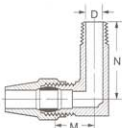

Air Brake - Copper Tubing

**Brass
Fittings**

Female Connector (Ref. SAE No. 120103BA)

Tube O.D.	Fem. Pipe Thread	Catalog Number	Hex C	D	L
3/8	1/4	1366x6	11/16	.312	1.19
3/8	3/8	1366x6x6	7/8	.312	1.19
1/2	3/8	1366x8	7/8	.406	1.28

45° Male Elbow (Ref. SAE No. 120302BA)

Tube O.D.	Male Pipe Thread	Catalog Number	D	D1	M	N
3/8	1/4	1380x6	.312	.312	.72	.86
3/8	3/8	1380x6x6	.312	.406	.76	.95
1/2	3/8	1380x8	.406	.406	.85	.95
5/8	1/2	1380x10	.531	.531	.94	1.17

Union Elbow (Ref. SAE No. 120201BA)

Tube O.D.	Catalog Number	M	D
3/8	1365x6*	.80	.312
1/2	1365x8*	.94	.406
5/8	1365x10*	1.10	.531

90° Male Elbow (Ref. SAE No. 120202BA)

Tube O.D.	Male Pipe Thread	Catalog Number	D	D1	M	N
1/4	1/8	1369x4	.188	.188	.63	.67
1/4	1/4	1369x4x4	.188	.312	.69	.88
3/8	1/8	1369x6x2	.312	.188	.73	.75
3/8	1/4	1369x6	.312	.312	.80	.93
3/8	3/8	1369x6x6	.312	.406	.85	.92
3/8	1/2	1369x6x8	.312	.531	.95	1.11
1/2	1/4	1369x8x4	.406	.312	.87	1.00
1/2	3/8	1369x8	.406	.406	.94	1.00
1/2	1/2	1369x8x8	.406	.531	1.04	1.19
5/8	3/8	1369x10x6	.531	.406	1.01	1.06
5/8	1/2	1369x10	.531	.531	1.10	1.25

90° Male Elbow - Long

Tube O.D.	Male Pipe Thread	Catalog Number	D	M	N
3/8	1/8	1369x6x2L*	.188	.75	1.88
3/8	1/4	1369x6L	.312	.81	1.44
1/2	3/8	1369x8L	.406	1.25	1.38
3/4	1/2	1369x12L*	.531	1.31	1.81

*MTO - Made To Order