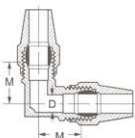

Air Brake - Copper Tubing

**Brass
Fittings**

Female Connector (Ref. SAE No. 120103BA)

Tube O.D.	Fem. Pipe Thread	Catalog Number	Hex C	D	L
3/8	1/4	1366x6	11/16	.312	1.19
3/8	3/8	1366x6x6	7/8	.312	1.19
1/2	3/8	1366x8	7/8	.406	1.28

45° Male Elbow (Ref. SAE No. 120302BA)

Tube O.D.	Male Pipe Thread	Catalog Number	D	D1	M	N
3/8	1/4	1380x6	.312	.312	.72	.86
3/8	3/8	1380x6x6	.312	.406	.76	.95
1/2	3/8	1380x8	.406	.406	.85	.95
5/8	1/2	1380x10	.531	.531	.94	1.17

Union Elbow (Ref. SAE No. 120201BA)

Tube O.D.	Catalog Number	M	D
3/8	1365x6*	.80	.312
1/2	1365x8*	.94	.406
5/8	1365x10*	1.10	.531

90° Male Elbow (Ref. SAE No. 120202BA)

Tube O.D.	Male Pipe Thread	Catalog Number	D	D1	M	N
1/4	1/8	1369x4	.188	.188	.63	.67
1/4	1/4	1369x4x4	.188	.312	.69	.88
3/8	1/8	1369x6x2	.312	.188	.73	.75
3/8	1/4	1369x6	.312	.312	.80	.93
3/8	3/8	1369x6x6	.312	.406	.85	.92
3/8	1/2	1369x6x8	.312	.531	.95	1.11
1/2	1/4	1369x8x4	.406	.312	.87	1.00
1/2	3/8	1369x8	.406	.406	.94	1.00
1/2	1/2	1369x8x8	.406	.531	1.04	1.19
5/8	3/8	1369x10x6	.531	.406	1.01	1.06
5/8	1/2	1369x10	.531	.531	1.10	1.25

90° Male Elbow - Long

Tube O.D.	Male Pipe Thread	Catalog Number	D	M	N
3/8	1/8	1369x6x2L*	.188	.75	1.88
3/8	1/4	1369x6L	.312	.81	1.44
1/2	3/8	1369x8L	.406	1.25	1.38
3/4	1/2	1369x12L*	.531	1.31	1.81

*MTO - Made To Order