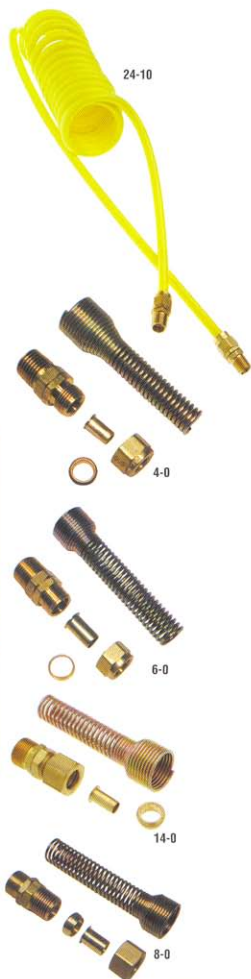

Recoil Hose