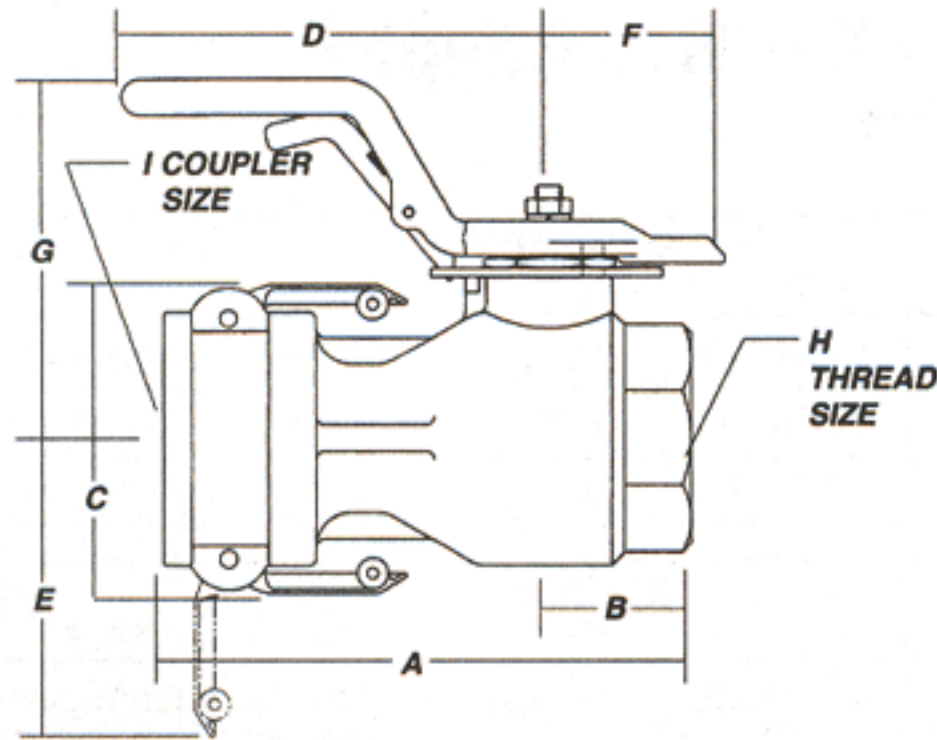

# MAXI-DRY® Dry Disconnect Couplings

SIZE	1-1/2"	2"	3"
COUPLER	MD15D	MD20D	MD30D
PRESS. RATING	200 PSI	150 PSI	125 PSI
<b>A</b>	6.9	7.5	9.5
<b>B</b>	1.5	2.0	2.5
<b>C</b>	3.9	4.4	6.5
<b>D</b>	6.1	6.1	9.0
<b>E</b>	4.1	4.3	5.5
<b>F</b>	2.5	2.5	4.0
<b>G</b>	5.0	5.1	6.2
<b>H</b>	1-1/2" NPT	2" NPT	3" NPT
<b>I</b>	2.0	2.5	4.0

Dimensions are in inches.