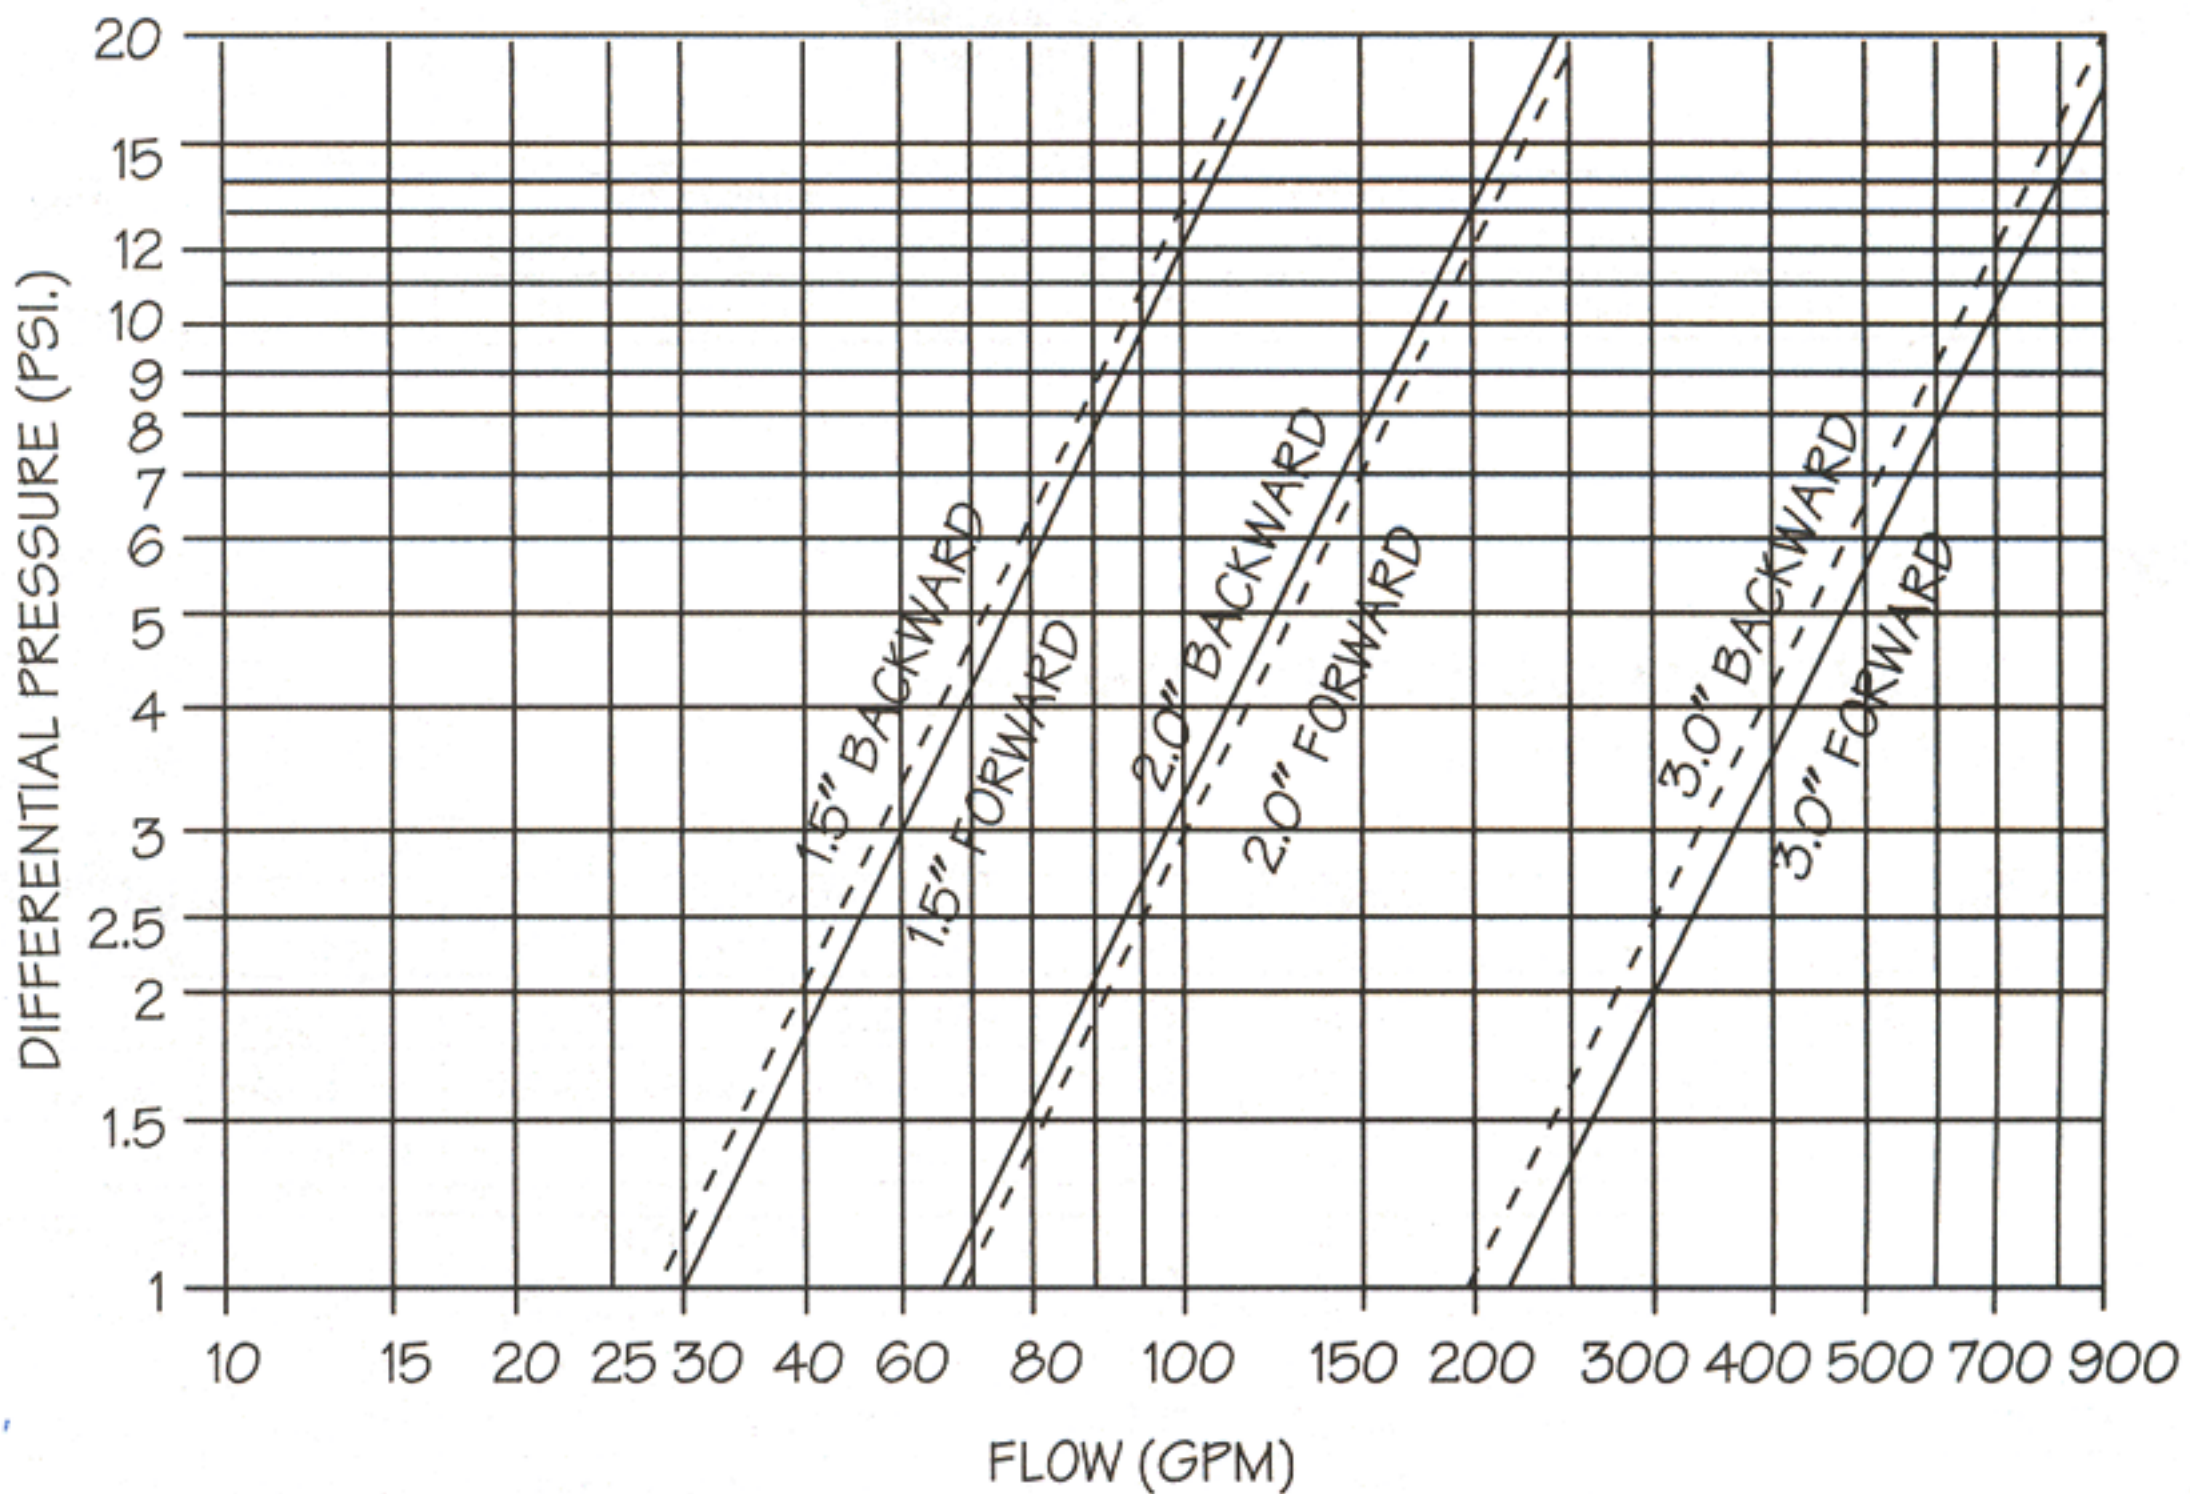

# MAXI-DRY® Dry Disconnect Couplings

SIZE	1-1/2"	2"	3"
COUPLER	MD15D	MD20D	MD30D
PRESS. RATING	200 PSI	150 PSI	125 PSI
<b>A</b>	6.9	7.5	9.5
<b>B</b>	1.5	2.0	2.5
<b>C</b>	3.9	4.4	6.5
<b>D</b>	6.1	6.1	9.0
<b>E</b>	4.1	4.3	5.5
<b>F</b>	2.5	2.5	4.0
<b>G</b>	5.0	5.1	6.2
<b>H</b>	1-1/2" NPT	2" NPT	3" NPT
<b>I</b>	2.0	2.5	4.0

Dimensions are in inches.