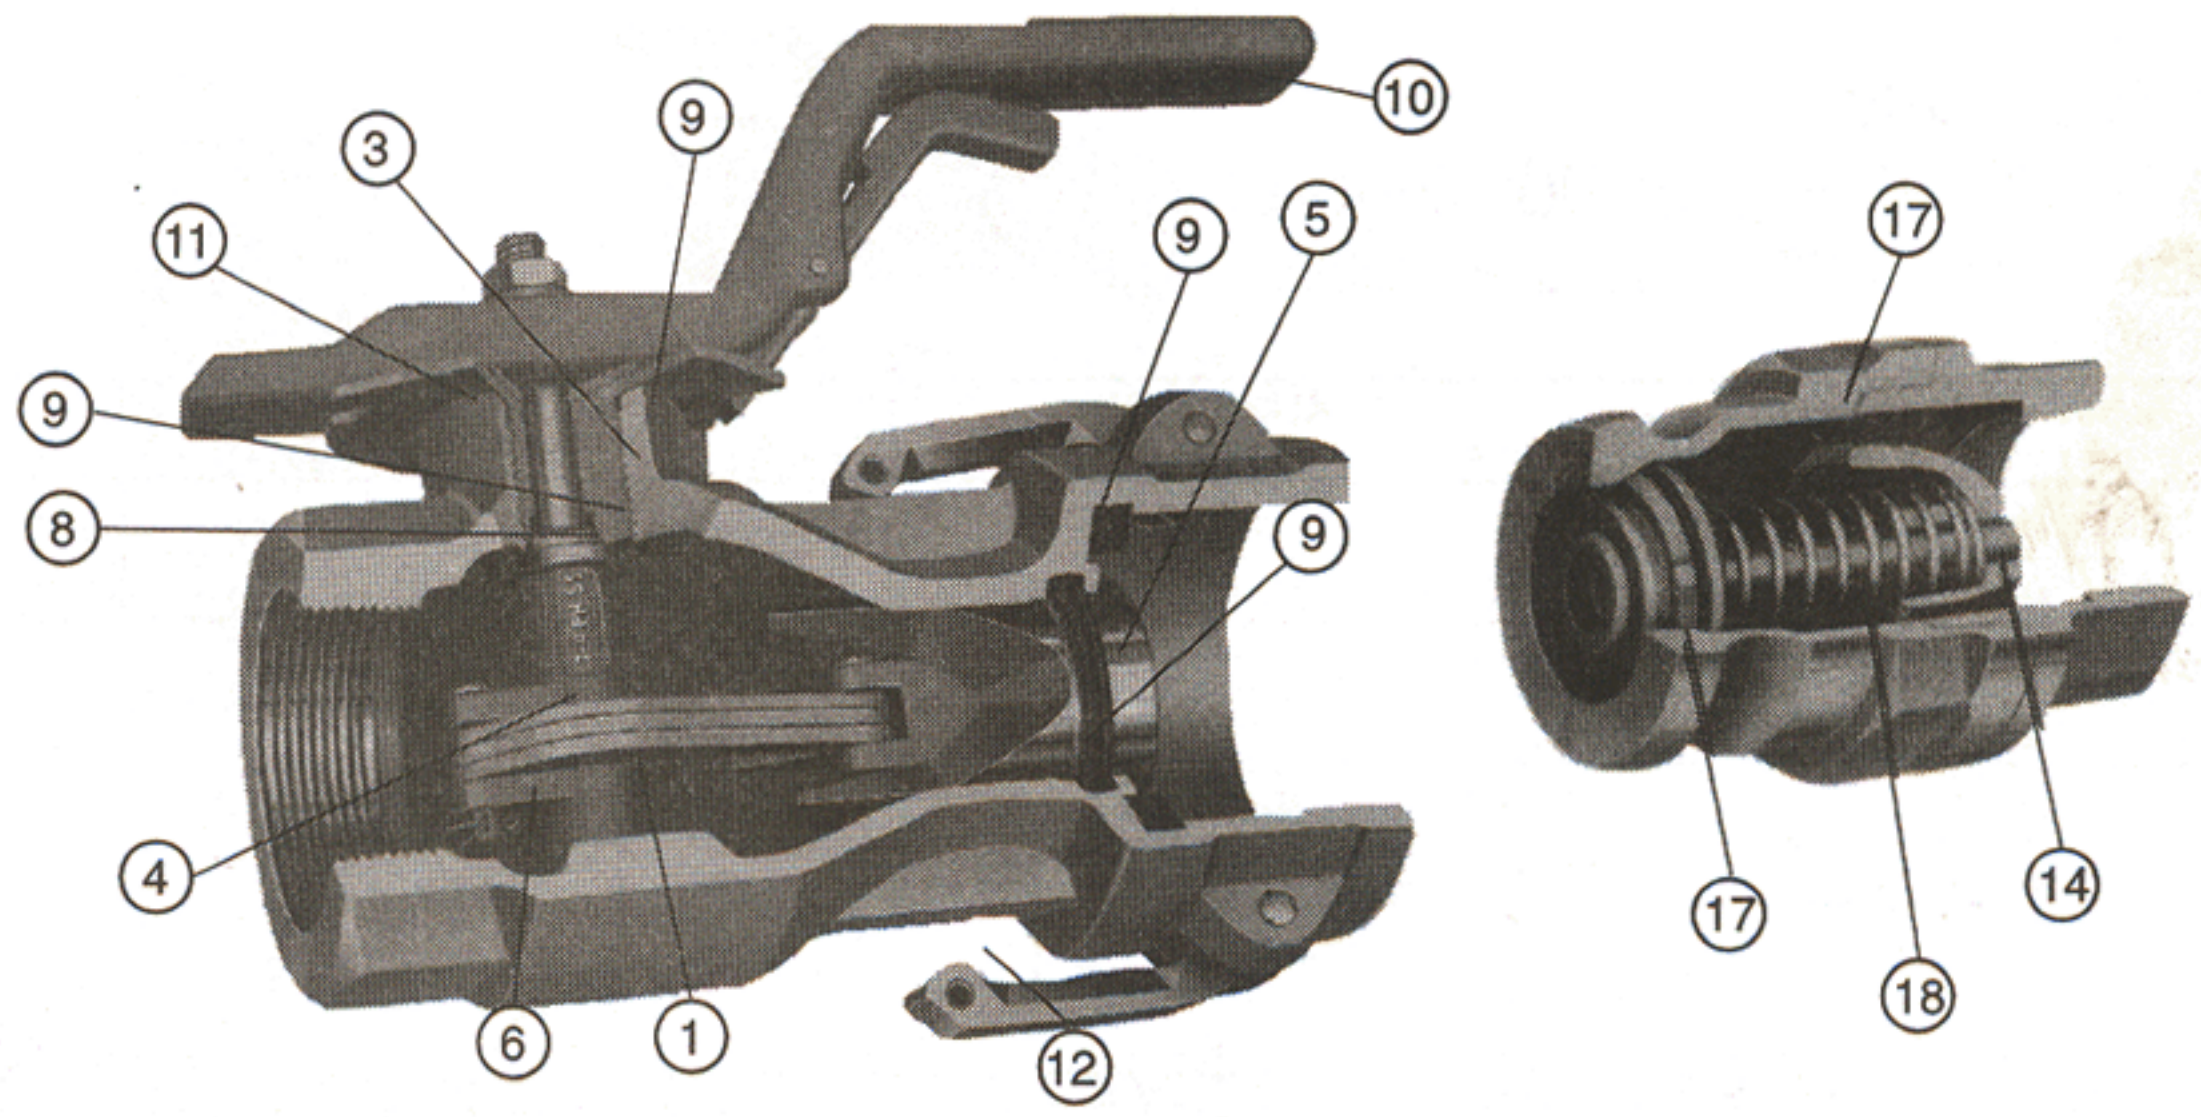

MAXI-DRY® Dry Disconnect Couplings

MAXI-DRY® Replacement Parts Made in U.S.A.

Replacement of all seals is recommended if couplings are disassembled.

Ref #	Description	Material	1 1/2" Item #	Price	2" Item #	Price	3" Item #	Price
1	Stem	17-4PH SS	44001502	$35.65	44000202	$36.70	44000355	$ 80.78
3	Bushing	303 SS	44001503L	$21.82	44000203L	$26.04	44000303L	$ 33.79
4	Link	304 SS	44001504	$ 4.58	44000204	$ 6.87	44000304	$ 6.65
5	Poppet	CF8M	44001505	$26.58	44000205	$29.61	44000305	$ 67.95
6	Poppet Pin Kit	304 SS	44000150	$ 2.30	44000261	$ 2.30	44000318	$3.12
8	O-Ring Retainer	303 SS	44001508	$ 4.24	44000208	☎	N/A	N/A
9	*Coupler Seal Kit	Buna-N	40001515	$ 2.40	40000217	$ 3.00	44000315	$ 12.60
		Viton	44001523	$33.39	44000223	$40.98	44000316	$ 82.20
		EPDM	44001550	☎	44000229	$12.65	44000360	$25.78
		Teflon® Encap.Viton	44001524	$73.61	44000224	$74.55	44000317	$116.48
10	Handle Kit	Stainless A351 CF8M	44001512	$54.18	44000212	$53.50	44000312	$ 51.47
11	Stop Plate	303 SS	44001525	$ 8.97	44000225	$ 8.97	44000325	$ 13.13
12	Cam Arm ASBY	Sintered SS	5001520	$ 1.37	5001520	$ 1.37	5001530	$ 1.72
12a	STA-LOK II Cam Asby	Sintered SS	44001564	$10.50	44001564	$10.50	44000321	$ 16.35
14	Adapter Poppet Kit	303 SS	44001565	$28.56	44000262	NA	44000319	NA
17	*Adapter Seal Kit	Buna-N	40001540	$ 1.20	40000240	$ 1.73	44000340	$ 6.30
		Viton	44001544	$12.13	44000244	$15.75	44000344	$ 34.26
		EPDM	44001560	☎	44000235	$ 6.30	44000365	☎
		Teflon® Encap.Viton	44001545	$48.98	44000245	$45.15	44000345	$ 77.40
18	Spring	SS	44001538	$ 3.68	44000238	$ 3.62	44000338	$ 9.36
19	**Swivel Seal Kit	Buna-N	N/A	N/A	40010290	$18.23	40010390	☎
		Viton	N/A	N/A	40010280	$36.07	40010380	☎

*Kits contain all elastomer components.

**Swivel Seal Kits contain all elastomer compounds and replacement ball bearings.