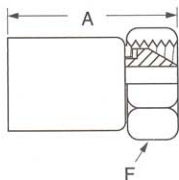

COLL·CRIMP

338 'P' Series

†To determine the correct length of hose, subtract the cut-off factor for each end fitting from the overall length of assembly.

Air Brake Swivel

HOSE I.D.	ABS SIZE	CATALOG NUMBER	THREAD SIZE	A	HOSE CUT-OFF FACTOR†	HOLE DIA.	HEX F
3/8	3/8	33806P-Y76	3/4-20	1.38	1.00	.28	3/4
1/2	3/8	33808P-Y76	3/4-20	1.38	1.00	.28	3/4
1/2	1/2	33808P-Y78	7/8-20	1.44	1.00	.38	1

Adapter

ABS THREAD SIZE	PIPE SIZE	CATALOG NUMBER	OVERALL LENGTH	ABS THREAD SIZE
3/8	1/4	1390x6	1.18	3/4-20
3/8	3/8	1390x6x6	1.18	3/4-20
3/8	1/2	1390x6x8	1.37	3/4-20
1/2	3/8	1390x8	1.18	7/8-20
1/2	1/2	1390x8x8	1.37	7/8-20

**Field Attachable
338 'B' Series**

†To determine the correct length of hose, subtract the cut-off factor for each end fitting from the overall length of assembly.

Adapter

ABS THREAD SIZE	PIPE SIZE	CATALOG NUMBER	OVERALL LENGTH	ABS THREAD SIZE
3/8	1/4	1390x6	1.18	3/4-20
3/8	3/8	1390x6x6	1.18	3/4-20
3/8	1/2	1390x6x8	1.37	3/4-20
1/2	3/8	1390x8	1.18	7/8-20
1/2	1/2	1390x8x8	1.37	7/8-20

Spring Guard

HOSE I.D.	CATALOG NUMBER
3/8	33806-C
1/2	33808-C

(Steel Nut)

**Insert
(Body Only)**

HOSE I.D.	PIPE SIZE	CATALOG NUMBER	HOLE DIA.
3/8	1/4	1391x6	.281
3/8	3/8	1391x6x6	.281
3/8	1/2	1391x6x8	.281
1/2	3/8	1391x8	.390
1/2	1/2	1391x8x8	.390