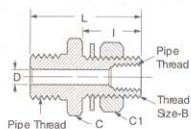

Bulkhead Coupling (Brass)

FEMALE PIPE THREAD	CATALOG NUMBER	THREAD SIZE B	HEX C	HEX C1	D	I	L
1/4	1344	3/4-16	1	1-1/16	.422	1.25	1.50
1/4	1345	3/4-16	1	1-1/16	.422	.69	.94
3/8	1346	1-14	1-1/8	1-3/8	.563	1.06	1.31
1/2	1351	1-1/8-14	1-1/4	1-3/8	.703	1.19	1.50

Bulkhead Coupling (Steel)

MALE PIPE THREAD	FEMALE PIPE THREAD	CATALOG NUMBER	THREAD SIZE B	HEX C	HEX C1	D	I	L
1/2	1/4	W05498	3/4-16	1-1/4	1-1/16	.312	1.13	2.16
1/2	1/4	W05499	3/4-16	1-1/4	1-1/16	.312	1.53	2.53

Bulkhead Couplings

**Bulkhead Coupling
(Brass)**

MALE PIPE THREAD	FEMALE PIPE THREAD	CATALOG NUMBER	THREAD SIZE B	HEX C	HEX C1	D	I	L
1/2	1/4	1340	3/4-16	1-1/4	1-1/16	.312	1.13	2.16
1/2	1/4	1341	3/4-16	1-1/4	1-1/16	.312	1.53	2.53

**Bulkhead Coupling
(Steel)**

MALE PIPE THREAD	FEMALE PIPE THREAD	CATALOG NUMBER	THREAD SIZE B	HEX C	HEX C1	D	I	L
1/2	1/4	W05730	1-14	1-1/4	1-3/8	.375	1.88	2.94
1/2	1/4	W23464	1-14	1-1/4	1-3/8	.375	2.88	3.94