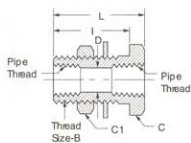

Bulkhead Couplings

Bulkhead Coupling (Steel)

FEMALE PIPE THREAD	CATALOG NUMBER	THREAD SIZE B	HEX C	HEX C1	D	I	L
1/4	W05465	3/4-16	1	1-1/16	.422	1.25	1.50
1/4	W21204	3/4-16	1	1-1/16	.422	.69	.94
3/8	W17709	1-14	1-1/8	1-3/8	.563	1.06	1.31

Bulkhead Coupling (Brass)

FEMALE PIPE THREAD	CATALOG NUMBER	THREAD SIZE B	HEX C	HEX C1	D	I	L
1/4	1344	3/4-16	1	1-1/16	.422	1.25	1.50
1/4	1345	3/4-16	1	1-1/16	.422	.69	.94
3/8	1346	1-14	1-1/8	1-3/8	.563	1.06	1.31
1/2	1351	1-1/8-14	1-1/4	1-3/8	.703	1.19	1.50

Bulkhead Coupling (Steel)

MALE PIPE THREAD	FEMALE PIPE THREAD	CATALOG NUMBER	THREAD SIZE B	HEX C	HEX C1	D	I	L
1/2	1/4	W05498	3/4-16	1-1/4	1-1/16	.312	1.13	2.16
1/2	1/4	W05499	3/4-16	1-1/4	1-1/16	.312	1.53	2.53

**Bulkhead Coupling
(Steel)**

MALE PIPE THREAD	FEMALE PIPE THREAD	CATALOG NUMBER	THREAD SIZE B	HEX C	HEX C1	D	I	L
1/2	1/4	W05730	1-14	1-1/4	1-3/8	.375	1.88	2.94
1/2	1/4	W23464	1-14	1-1/4	1-3/8	.375	2.88	3.94