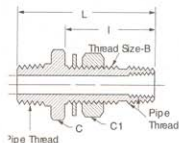

Bulkhead Coupling (Brass)

FEMALE PIPE THREAD	CATALOG NUMBER	THREAD SIZE B	HEX C	HEX C1	D	I	L
1/4	1344	3/4-16	1	1-1/16	.422	1.25	1.50
1/4	1345	3/4-16	1	1-1/16	.422	.69	.94
3/8	1346	1-14	1-1/8	1-3/8	.563	1.06	1.31
1/2	1351	1-1/8-14	1-1/4	1-3/8	.703	1.19	1.50

Bulkhead Coupling (Steel)

MALE PIPE THREAD	FEMALE PIPE THREAD	CATALOG NUMBER	THREAD SIZE B	HEX C	HEX C1	D	I	L
1/2	1/4	W05498	3/4-16	1-1/4	1-1/16	.312	1.13	2.16
1/2	1/4	W05499	3/4-16	1-1/4	1-1/16	.312	1.53	2.53

Bulkhead Couplings

**Bulkhead Coupling
(Brass)**

MALE PIPE THREAD	FEMALE PIPE THREAD	CATALOG NUMBER	THREAD SIZE B	HEX C	HEX C1	D	I	L
1/2	1/4	1340	3/4-16	1-1/4	1-1/16	.312	1.13	2.16
1/2	1/4	1341	3/4-16	1-1/4	1-1/16	.312	1.53	2.53

**Bulkhead Coupling
(Steel)**

MALE PIPE THREAD	FEMALE PIPE THREAD	CATALOG NUMBER	THREAD SIZE B	HEX C	HEX C1	D	I	L
1/2	1/4	W05730	1-14	1-1/4	1-3/8	.375	1.88	2.94
1/2	1/4	W23464	1-14	1-1/4	1-3/8	.375	2.88	3.94