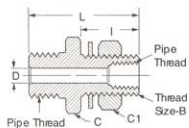

Bulkhead Couplings

Bulkhead Coupling (Steel)

FEMALE PIPE THREAD	CATALOG NUMBER	THREAD SIZE B	HEX C	HEX C1	D	I	L
1/4	W05465	3/4-16	1	1-1/16	.422	1.25	1.50
1/4	W21204	3/4-16	1	1-1/16	.422	.69	.94
3/8	W17709	1-14	1-1/8	1-3/8	.563	1.06	1.31

Bulkhead Coupling (Brass)

FEMALE PIPE THREAD	CATALOG NUMBER	THREAD SIZE B	HEX C	HEX C1	D	I	L
1/4	1344	3/4-16	1	1-1/16	.422	1.25	1.50
1/4	1345	3/4-16	1	1-1/16	.422	.69	.94
3/8	1346	1-14	1-1/8	1-3/8	.563	1.06	1.31
1/2	1351	1-1/8-14	1-1/4	1-3/8	.703	1.19	1.50

Bulkhead Coupling (Steel)

MALE PIPE THREAD	FEMALE PIPE THREAD	CATALOG NUMBER	THREAD SIZE B	HEX C	HEX C1	D	I	L
1/2	1/4	W05498	3/4-16	1-1/4	1-1/16	.312	1.13	2.16
1/2	1/4	W05499	3/4-16	1-1/4	1-1/16	.312	1.53	2.53

Bulkhead Couplings

**Bulkhead Coupling
(Brass)**

MALE PIPE THREAD	FEMALE PIPE THREAD	CATALOG NUMBER	THREAD SIZE B	HEX C	HEX C1	D	I	L
1/2	1/4	1340	3/4-16	1-1/4	1-1/16	.312	1.13	2.16
1/2	1/4	1341	3/4-16	1-1/4	1-1/16	.312	1.53	2.53