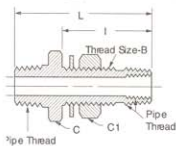

**Bulkhead Coupling
(Brass)**

MALE PIPE THREAD	FEMALE PIPE THREAD	CATALOG NUMBER	THREAD SIZE B	HEX C	HEX C1	D	I	L
1/2	1/4	1342	1-14	1-1/4	1-3/8	.375	1.88	2.94
1/2	1/4	1343	1-14	1-1/4	1-3/8	.375	2.88	3.94