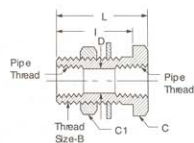

Bulkhead Couplings

Bulkhead Coupling (Steel)

FEMALE PIPE THREAD	CATALOG NUMBER	THREAD SIZE B	HEX C	HEX C1	D	I	L
1/4	W05465	3/4-16	1	1-1/16	.422	1.25	1.50
1/4	W21204	3/4-16	1	1-1/16	.422	.69	.94
3/8	W17709	1-14	1-1/8	1-3/8	.563	1.06	1.31

Bulkhead Coupling (Brass)

FEMALE PIPE THREAD	CATALOG NUMBER	THREAD SIZE B	HEX C	HEX C1	D	I	L
1/4	1344	3/4-16	1	1-1/16	.422	1.25	1.50
1/4	1345	3/4-16	1	1-1/16	.422	.69	.94
3/8	1346	1-14	1-1/8	1-3/8	.563	1.06	1.31
1/2	1351	1-1/8-14	1-1/4	1-3/8	.703	1.19	1.50

Bulkhead Coupling (Steel)

MALE PIPE THREAD	FEMALE PIPE THREAD	CATALOG NUMBER	THREAD SIZE B	HEX C	HEX C1	D	I	L
1/2	1/4	W05498	3/4-16	1-1/4	1-1/16	.312	1.13	2.16
1/2	1/4	W05499	3/4-16	1-1/4	1-1/16	.312	1.53	2.53

**Bulkhead Coupling
(Steel)**

MALE PIPE THREAD	FEMALE PIPE THREAD	CATALOG NUMBER	THREAD SIZE B	HEX C	HEX C1	D	I	L
1/2	1/4	W05730	1-14	1-1/4	1-3/8	.375	1.88	2.94
1/2	1/4	W23464	1-14	1-1/4	1-3/8	.375	2.88	3.94